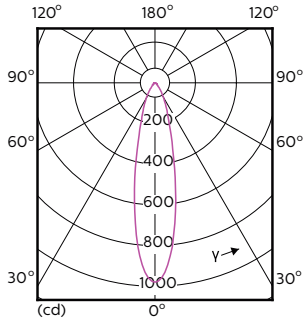

MASTER LEDspot ExpertColor MV

Valonjakotiedot

MASTER LEDspot ExpertColor MV 35W GU10 927 25D