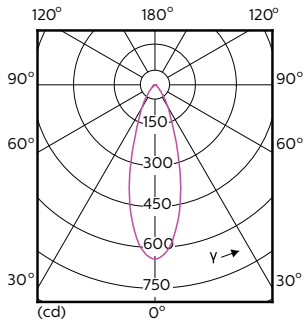

MASTER LEDspot ExpertColor MV

Valonjakotiedot

MASTER LEDspot ExpertColor MV 35W GU10 927 36D