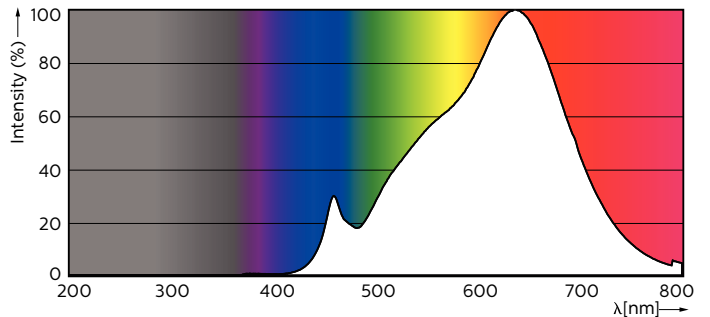

MASTER LEDspot ExpertColor MV 35W GU10 927 36D

MASTER LEDspot ExpertColor MV 35W GU10 927 36D