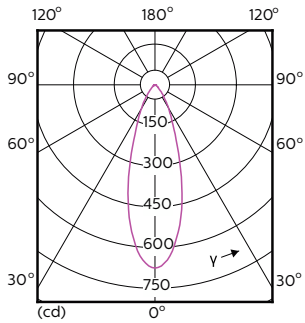

Måttskiss

Product	D	C
MAS LED ExpertColor 3.9-35W GU10 930 36D	50 mm	54 mm

Fotometriska data

Accent Lighting Spots - MAS LED ExpertColor 3.9-35W GU10 930 36D

Spectral Power Distribution Colour - MAS LED ExpertColor 3.9-35W GU10 930 36D

MASTER LEDspot ExpertColor MV

Fotometriska data

Light Distribution Diagram - MAS LED ExpertColor 3.9-35W GU10 930 36D

Livslängd

Life Expectancy Diagram - MAS LED ExpertColor 3.9-35W GU10 930 36D

Lumen Maintenance Diagram - MAS LED ExpertColor 3.9-35W GU10 930 36D