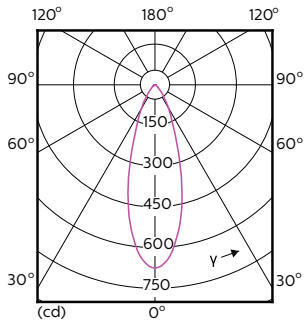

MASTER LEDspot ExpertColor MV

Fotometriska data

MASTER LEDspot ExpertColor MV 35W GU10 930 36D