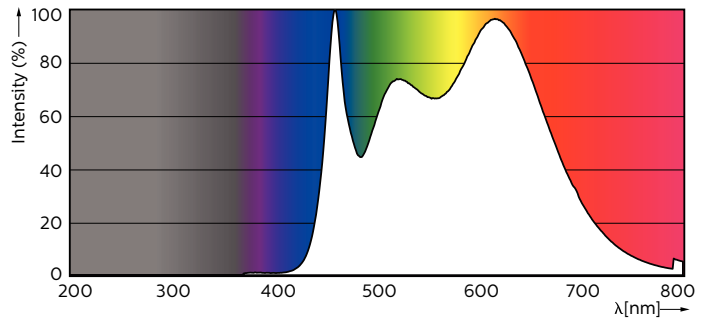

MASTER LEDspot ExpertColor MV 35W GU10 940 36D

MASTER LEDspot ExpertColor MV 35W GU10 940 36D