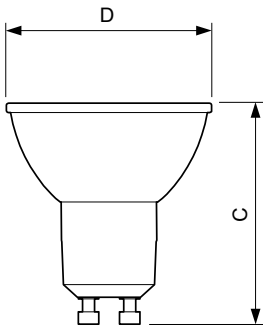

## Dimensional drawing

GU10 230V4W-35W 265lm 40D 4000K GU10 Dim

Product	D	C
MASTER LED ExpertColor LED ExpertColor 3.9-35W GU10 940 36D	50 mm	54 mm