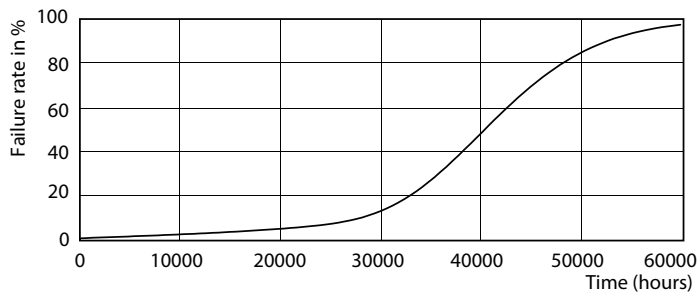

Lifetime

MASTER LEDspot ExpertColor MV 35W GU10 25D