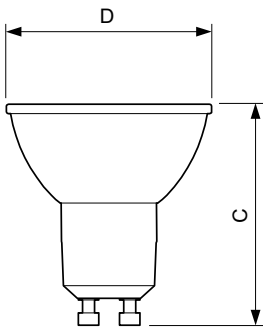

## Dimensional drawing

GU10 230V5.5W-50W345lm25D 2700K GU10 Dim

Product	D	C
MASTER LED ExpertColor LED ExpertColor 5.5-50W GU10 927 25D	50 mm	54 mm