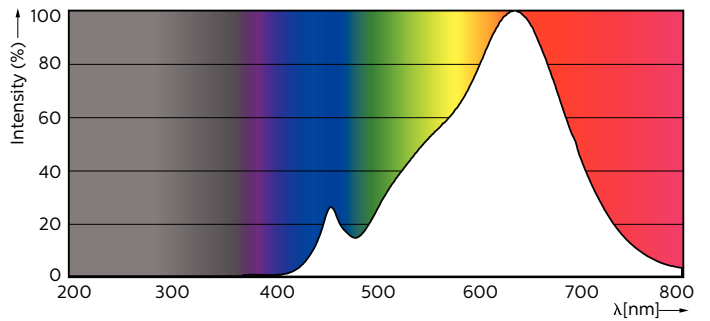

MASTER LEDspot ExpertColor MV 50W GU10 927 25D

MASTER LEDspot ExpertColor MV 50W GU10 927 25D