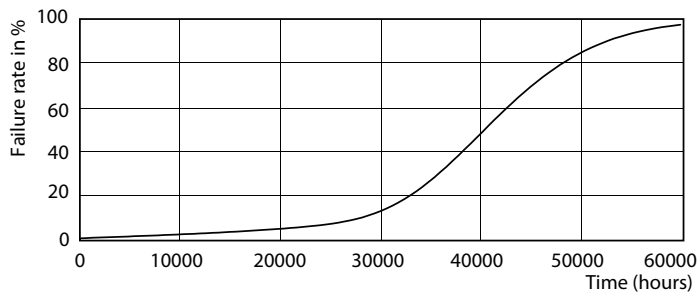

Product data

General Information	
Cap base	GU10 [GU10]
Nominal lifetime (nom.)	40000 h
Switching cycle	50000X
Technical type	5.5-50W
Light Technical	
Colour Code	927
Technical Beam Angle (Nom)	24°
Lamp Luminous Flux 25°C EL (Nom)	385 lm
Lamp Luminous Flux (Nom)	385 lm
Luminous intensity (nom.)	1000 cd
Colour Designation	Warm white (WW)
Rated beam angle	24°
Colour Temperature, horizontal (Nom)	2700 K
Lamp Luminous Efficacy EM (Nom)	70.00 lm/W
Colour consistency	<3
Colour Rendering Index,horiz (Nom)	97

MASTER LEDspot ExpertColor MV 50W GU10 927 25D

MASTER LEDspot ExpertColor MV

Photometric data

MASTER LEDspot ExpertColor MV 50W GU10 927 25D

Lifetime

MASTER LEDspot ExpertColor MV 35W GU10 25D

MASTER LEDspot ExpertColor MV 35W GU10 25D