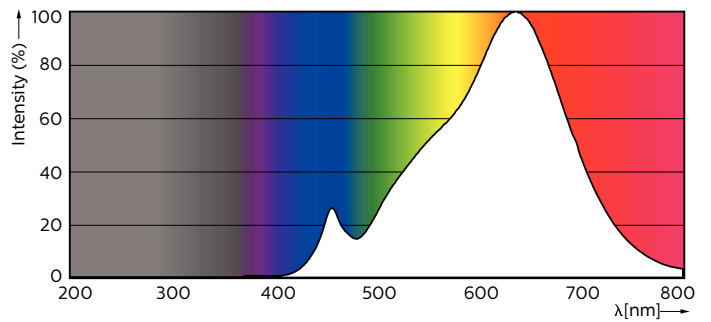

Product data

General Information	
Cap base	GU10 [GU10]
Nominal lifetime (nom.)	40000 h
Switching cycle	50000X
Technical type	5.5-50W
Light Technical	
Colour Code	927
Technical Beam Angle (Nom)	24°
Lamp Luminous Flux 25°C EL (Nom)	385 lm
Lamp Luminous Flux (Nom)	385 lm
Luminous intensity (nom.)	1000 cd
Colour Designation	Warm white (WW)
Rated beam angle	24°
Colour Temperature, horizontal (Nom)	2700 K
Lamp Luminous Efficacy EM (Nom)	70.00 lm/W
Colour consistency	<3
Colour Rendering Index,horiz (Nom)	97

LLMF at end of nominal lifetime (nom.)	70 %
Luminous Flux in 90° Cone (Rated)	355 lm
Operating and Electrical	
Input frequency	50 to 60 Hz
Power (Rated) (Nom)	5.5 W
Lamp current (nom.)	30 mA
Wattage equivalent	50 W
Starting time (nom.)	0.5 s
Warm-up time to 60% light (nom.)	0.5 s
Power factor (nom.)	0.8
Voltage (Nom)	220-240 V
Temperature	
T-Case maximum (nom.)	80 °C

Dimensional drawing

GU10 230V5.5W-50W345lm25D 2700K GU10 Dim

Product	D	C
MASTER LED ExpertColor LED ExpertColor 5.5-50W GU10 927 24D	50 mm	54 mm

Photometric data

MASTER LEDspot ExpertColor MV 50W GU10 927 25D

MASTER LEDspot ExpertColor MV 50W GU10 927 25D

MASTER LEDspot ExpertColor MV

Photometric data

MASTER LEDspot ExpertColor MV 50W GU10 927 25D

Lifetime

MASTER LEDspot ExpertColor MV 35W GU10 25D

MASTER LEDspot ExpertColor MV 35W GU10 25D