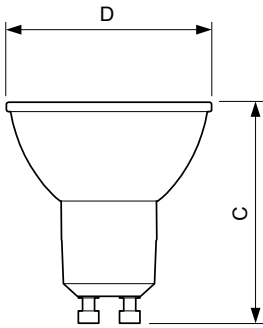

Product data

General Information	
Cap base	GU10 [GU10]
Nominal lifetime (nom.)	40000 h
Switching cycle	50000X
Technical type	5.5-50W
Light Technical	
Colour Code	927
Technical Beam Angle (Nom)	24°
Lamp Luminous Flux 25°C EL (Nom)	385 lm
Lamp Luminous Flux (Nom)	385 lm
Luminous intensity (nom.)	1000 cd
Colour Designation	Warm white (WW)
Rated beam angle	24°
Colour Temperature, horizontal (Nom)	2700 K
Lamp Luminous Efficacy EM (Nom)	70.00 lm/W
Colour consistency	<3
Colour Rendering Index,horiz (Nom)	97

Dimensional drawing

GU10 230V5.5W-50W345lm25D 2700K GU10 Dim

Product	D	C
MASTER LED ExpertColor LED ExpertColor 5.5-50W GU10 927 24D	50 mm	54 mm

Photometric data

MASTER LEDspot ExpertColor MV 50W GU10 927 25D