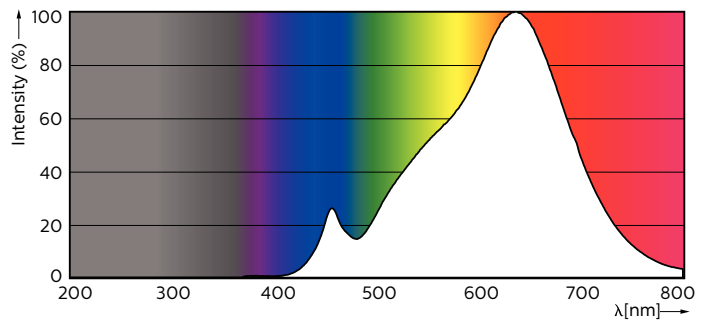

MASTER LEDspot ExpertColor MV 50W GU10 927 25D