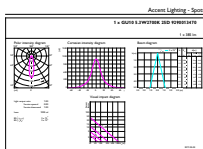

Photometric data

MASTER LEDspot ExpertColor MV 50W GU10 927 25D