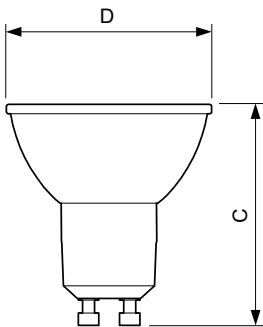

MASTER LEDspot ExpertColor MV

Temperature

T-Case maximum (nom.)	80 °C

Controls and Dimming

Dimmable	Yes

Approval and Application

Energy efficiency label (EEL)	A+
Suitable for accent lighting	Yes
Energy Consumption kWh/1000 h	6 kWh

Product Data

Full product code	871869675586000

Order product name	MASTER LED ExpertColor LED ExpertColor 5.5-50W GU10 927 24D
EAN/UPC – product	8718696755860
Order code	929001347008
Numerator – quantity per pack	1
Numerator – packs per outer box	10
Material no. (12NC)	929001347008
Net weight (piece)	0.038 kg

Dimensional drawing

GU10 230V5.5W-50W345lm25D 2700K GU10 Dim

Product	D	C
MASTER LED ExpertColor LED ExpertColor 5.5-50W GU10 927 24D	50 mm	54 mm

Photometric data

MASTER LEDspot ExpertColor MV 50W GU10 927 25D