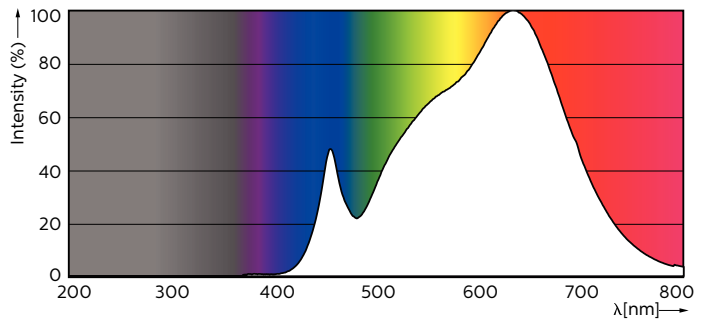

Product data

General Information	
Base	GU10 [GU10]
RoHS mark	RoHS mark
Nominal Lifetime (Nom)	40000 h
Switching Cycle	50000X
Technical Type	5.5-50W
Light Technical	
Color Code	930 [CCT of 3000K]
Beam Angle (Nom)	25 °
Initial lumen (Nom)	375 lm
Luminous Flux (Rated) (Nom)	375 lm
Luminous Intensity (Nom)	1000 cd
Color Designation	White (WH)
Rated Beam Angle	25 °
Correlated Color Temperature (Nom)	3000 K

Luminous Efficacy (rated) (Nom)	68.00 lm/W
Color Consistency	<3
Color Rendering Index (Nom)	97
LLMF At End Of Nominal Lifetime (Nom)	70 %
Luminous Flux in 90° Cone (Rated)	375 lm
Operating and Electrical	
Input Frequency	50 to 60 Hz
Power (Rated) (Nom)	5.5 W
Lamp Current (Nom)	30 mA
Wattage Equivalent	50 W
Starting Time (Nom)	0.5 s
Warm Up Time to 60% Light (Nom)	0.5 s
Power Factor (Nom)	0.8
Voltage (Nom)	220-240 V

Dimensional drawing

GU10 230V5.5W-50W350lm25D 3000K GU10 Dim

Product	D	C
MASTER LED ExpertColor LED ExpertColor 5.5-50W GU10 930 25D	50 mm	54 mm

Photometric data

MASTER LEDspot ExpertColor MV 50W GU10 930 25D

MASTER LEDspot ExpertColor MV 50W GU10 930 25D

MASTER LEDspot ExpertColor MV

Photometric data

MASTER LEDspot ExpertColor MV 50W GU10 930 25D

Lifetime

MASTER LEDspot ExpertColor MV 35W GU10 25D

MASTER LEDspot ExpertColor MV 35W GU10 25D