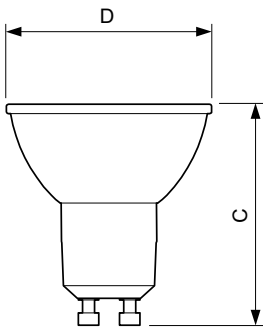

Dimensional drawing

GU10 230V5.5W-50W350lm25D 3000K GU10 Dim

Product	D	C
MASTER LED ExpertColor LED ExpertColor 5.5-50W GU10 930 25D	50 mm	54 mm

Photometric data

MASTER LEDspot ExpertColor MV 50W GU10 930 25D