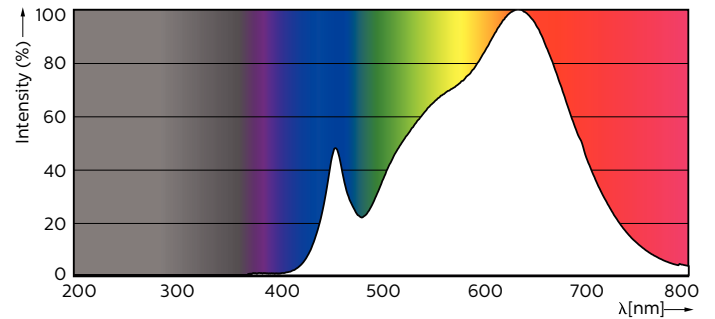

### Product data

General Information	
Cap base	GU10 [ GU10]
RoHS mark	RoHS mark
Nominal lifetime (nom.)	40000 h
Switching cycle	50000X
Technical type	5.5-50W
Light Technical	
Colour code	930 [ CCT of 3,000 K]
Beam Angle (Nom)	24°
Luminous flux (nom.)	405 lm
Luminous flux (rated) (nom.)	405 lm
Luminous intensity (nom.)	1000 cd
Colour designation	White (WH)
Rated beam angle	24°
Correlated colour temperature (nom.)	3000 K

Luminous efficacy (rated) (nom.)	73.64 lm/W
Colour consistency	<3
Color rendering index (nom.)	97
LLMF at end of nominal lifetime (nom.)	70 %
Luminous Flux in 90° Cone (Rated)	375 lm
Operating and Electrical	
Input frequency	50 to 60 Hz
Power (Rated) (Nom)	5.5 W
Lamp current (nom.)	30 mA
Wattage equivalent	50 W
Starting time (nom.)	0.5 s
Warm-up time to 60% light (nom.)	0.5 s
Power factor (nom.)	0.8
Voltage (Nom)	220-240 V

## Photometric data

MASTER LEDspot ExpertColor MV 50W GU10 930 25D

MASTER LEDspot ExpertColor MV 50W GU10 930 25D