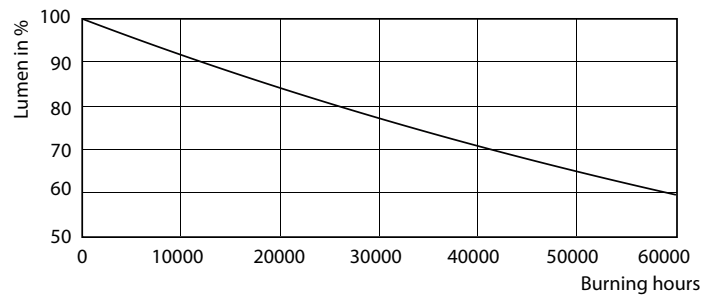

MASTER LEDspot ExpertColor MV 35W GU10 25D