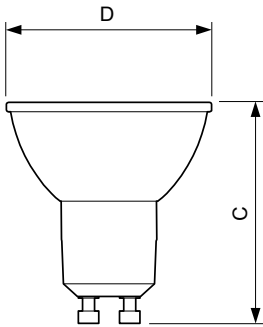

MASTER LEDspot ExpertColor MV

Temperature	
T-Case maximum (nom.)	80 °C
Controls and Dimming	
Dimmable	Yes
Approval and Application	
Energy efficiency label (EEL)	A+
Suitable for accent lighting	Yes
Energy Consumption kWh/1000 h	6 kWh
Product Data	
Full product code	871869675588400

Order product name	MASTER LED ExpertColor LED ExpertColor 5.5-50W GU10 930 24D
EAN/UPC – product	8718696755884
Order code	75588400
Numerator – quantity per pack	1
Numerator – packs per outer box	10
Material no. (12NC)	929001347108
Net weight (piece)	0.040 kg

Dimensional drawing

GU10 230V5.5W-50W350lm25D 3000K GU10 Dim

Product	D	C
MASTER LED ExpertColor LED ExpertColor 5.5-50W GU10 930 24D	50 mm	54 mm

Photometric data

MASTER LEDspot ExpertColor MV 50W GU10 930 25D