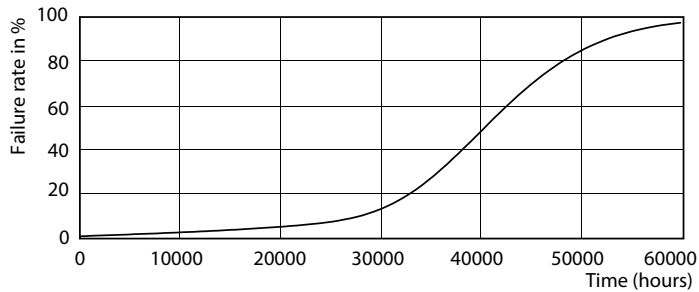

Product data

General Information	
Cap base	GU10 [GU10]
RoHS mark	RoHS mark
Nominal lifetime (nom.)	40000 h
Switching cycle	50000X
Technical type	5.5-50W
Light Technical	
Colour Code	930 [CCT of 3,000 K]
Beam Angle (Nom)	24°
Lamp Luminous Flux 25°C EL (Nom)	405 lm
Lamp Luminous Flux (Nom)	405 lm
Luminous intensity (nom.)	1000 cd
Colour Designation	White (WH)
Rated beam angle	24°
Colour Temperature, horizontal (Nom)	3000 K

MASTER LEDspot ExpertColor MV 50W GU10 930 25D

MASTER LEDspot ExpertColor MV

Photometric data

MASTER LEDspot ExpertColor MV 50W GU10 930 25D

Lifetime

MASTER LEDspot ExpertColor MV 35W GU10 25D

MASTER LEDspot ExpertColor MV 35W GU10 25D