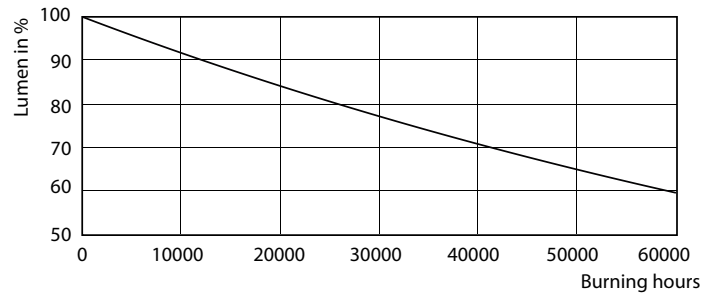

Product data

General Information	
Cap base	GU10 [GU10]
RoHS mark	RoHS mark
Nominal lifetime (nom.)	40000 h
Switching cycle	50000X
Technical type	5.5-50W
Light Technical	
Colour Code	930 [CCT of 3,000 K]
Beam Angle (Nom)	24°
Lamp Luminous Flux 25°C EL (Nom)	405 lm
Lamp Luminous Flux (Nom)	405 lm
Luminous intensity (nom.)	1000 cd
Colour Designation	White (WH)
Rated beam angle	24°
Colour Temperature, horizontal (Nom)	3000 K

Lamp Luminous Efficacy EM (Nom)	73.64 lm/W
Colour consistency	<3
Colour Rendering Index,horiz (Nom)	97
LLMF at end of nominal lifetime (nom.)	70 %
Luminous Flux in 90° Cone (Rated)	375 lm
Operating and Electrical	
Input frequency	50 to 60 Hz
Power (Rated) (Nom)	5.5 W
Lamp current (nom.)	30 mA
Wattage equivalent	50 W
Starting time (nom.)	0.5 s
Warm-up time to 60% light (nom.)	0.5 s
Power factor (nom.)	0.8
Voltage (Nom)	220-240 V

MASTER LEDspot ExpertColor MV 50W GU10 930 25D

MASTER LEDspot ExpertColor MV

Photometric data

MASTER LEDspot ExpertColor MV 50W GU10 930 25D

Lifetime

MASTER LEDspot ExpertColor MV 35W GU10 25D

MASTER LEDspot ExpertColor MV 35W GU10 25D