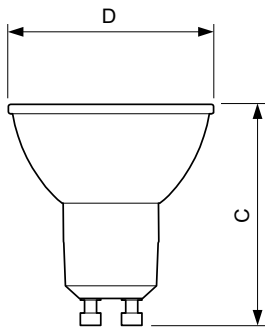

Product data

General Information	
Cap base	GU10 [GU10]
RoHS mark	RoHS mark
Nominal lifetime (nom.)	40000 h
Switching cycle	50000X
Technical type	5.5-50W
Light Technical	
Colour Code	930 [CCT of 3,000 K]
Beam Angle (Nom)	24°
Lamp Luminous Flux 25°C EL (Nom)	405 lm
Lamp Luminous Flux (Nom)	405 lm
Luminous intensity (nom.)	1000 cd
Colour Designation	White (WH)
Rated beam angle	24°
Colour Temperature, horizontal (Nom)	3000 K

Dimensional drawing

GU10 230V5.5W-50W350lm25D 3000K GU10 Dim

Product	D	C
MASTER LED ExpertColor LED ExpertColor 5.5-50W GU10 930 24D	50 mm	54 mm

Photometric data

MASTER LEDspot ExpertColor MV 50W GU10 930 25D