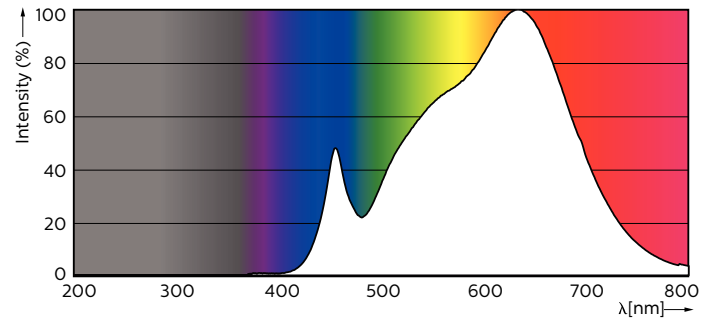

Product data

General Information	
Cap base	GU10 [GU10]
RoHS mark	RoHS mark
Nominal lifetime (nom.)	40000 h
Switching cycle	50000X
Technical type	5.5-50W
Light Technical	
Colour Code	930 [CCT of 3,000 K]
Beam Angle (Nom)	24°
Lamp Luminous Flux 25°C EL (Nom)	405 lm
Lamp Luminous Flux (Nom)	405 lm
Luminous intensity (nom.)	1000 cd
Colour Designation	White (WH)
Rated beam angle	24°
Colour Temperature, horizontal (Nom)	3000 K

Lamp Luminous Efficacy EM (Nom)	73.64 lm/W
Colour consistency	<3
Colour Rendering Index,horiz (Nom)	97
LLMF at end of nominal lifetime (nom.)	70 %
Luminous Flux in 90° Cone (Rated)	375 lm
Operating and Electrical	
Input frequency	50 to 60 Hz
Power (Rated) (Nom)	5.5 W
Lamp current (nom.)	30 mA
Wattage equivalent	50 W
Starting time (nom.)	0.5 s
Warm-up time to 60% light (nom.)	0.5 s
Power factor (nom.)	0.8
Voltage (Nom)	220-240 V

Dimensional drawing

GU10 230V5.5W-50W350lm25D 3000K GU10 Dim

Product	D	C
MASTER LED ExpertColor LED ExpertColor 5.5-50W GU10 930 24D	50 mm	54 mm

Photometric data

MASTER LEDspot ExpertColor MV 50W GU10 930 25D

MASTER LEDspot ExpertColor MV 50W GU10 930 25D

MASTER LEDspot ExpertColor MV

Photometric data

MASTER LEDspot ExpertColor MV 50W GU10 930 25D

Lifetime

MASTER LEDspot ExpertColor MV 35W GU10 25D

MASTER LEDspot ExpertColor MV 35W GU10 25D