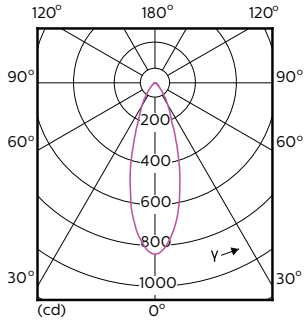

MASTER LEDspot ExpertColor MV

Photometric data

MASTER LEDspot ExpertColor MV 50W GU10 927 36D