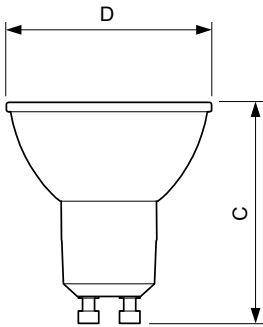

Product data

General Information		Colour consistency	
Cap base	GU10 [GU10]	Colour consistency	<3
Nominal lifetime (nom.)	40000 h	Color rendering index (nom.)	97
Switching cycle	50000X	LLMF at end of nominal lifetime (nom.)	70 %
Technical type	5,5-50W	Luminous Flux in 90° Cone (Rated)	355 lm
Light Technical		Operating and Electrical	
Colour code	927	Input frequency	50 to 60 Hz
Beam Angle (Nom)	36 °	Power (Rated) (Nom)	5.5 W
Luminous flux (nom.)	355 lm	Lamp current (nom.)	30 mA
Luminous flux (rated) (nom.)	355 lm	Wattage equivalent	50 W
Luminous intensity (nom.)	800 cd	Starting time (nom.)	0.5 s
Colour designation	Warm white (WW)	Warm-up time to 60% light (nom.)	0.5 s
Rated beam angle	36 °	Power factor (nom.)	0.8
Correlated colour temperature (nom.)	2700 K	Voltage (Nom)	220-240 V
Luminous efficacy (rated) (nom.)	64.55 lm/W		

Dimensional drawing

GU10 230V5.5W-50W345lm40D 2700K GU10 Dim

Product	D	C
MASTER LED ExpertColor LED ExpertColor 5.5-50W GU10 927 36D	50 mm	54 mm

Photometric data

MASTER LEDspot ExpertColor MV 50W GU10 927 36D