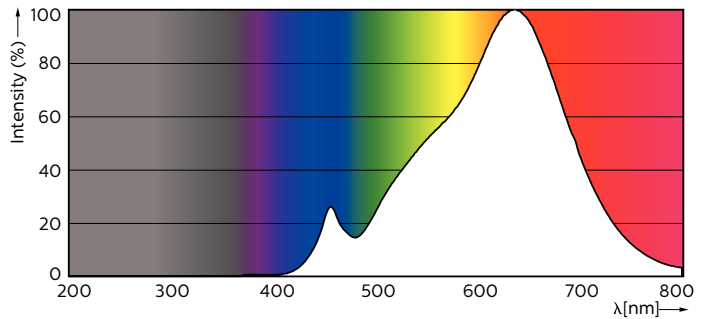

MASTER LEDspot ExpertColor MV 50W GU10 927 36D

MASTER LEDspot ExpertColor MV 50W GU10 927 36D