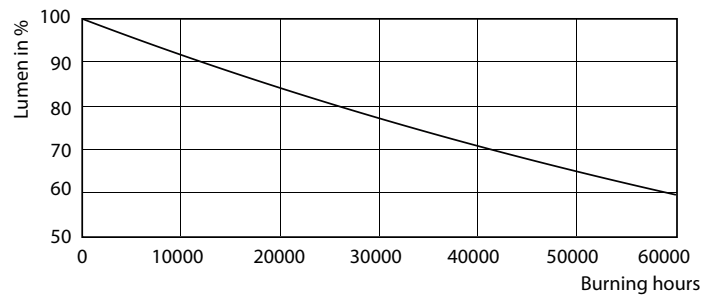

Product data

General Information		Colour consistency	
Cap base	GU10 [GU10]	Colour consistency	<3
Nominal lifetime (nom.)	40000 h	Color rendering index (nom.)	97
Switching cycle	50000X	LLMF at end of nominal lifetime (nom.)	70 %
Technical type	5,5-50W	Luminous Flux in 90° Cone (Rated)	355 lm
Light Technical		Operating and Electrical	
Colour code	927	Input frequency	50 to 60 Hz
Beam Angle (Nom)	36 °	Power (Rated) (Nom)	5.5 W
Luminous flux (nom.)	355 lm	Lamp current (nom.)	30 mA
Luminous flux (rated) (nom.)	355 lm	Wattage equivalent	50 W
Luminous intensity (nom.)	800 cd	Starting time (nom.)	0.5 s
Colour designation	Warm white (WW)	Warm-up time to 60% light (nom.)	0.5 s
Rated beam angle	36 °	Power factor (nom.)	0.8
Correlated colour temperature (nom.)	2700 K	Voltage (Nom)	220-240 V
Luminous efficacy (rated) (nom.)	64.55 lm/W		

MASTER LEDspot ExpertColor MV 50W GU10 927 36D

MASTER LEDspot ExpertColor MV

Photometric data

MASTER LEDspot ExpertColor MV 50W GU10 927 36D

Lifetime

MASTER LEDspot ExpertColor MV 35W GU10 25D

MASTER LEDspot ExpertColor MV 35W GU10 25D