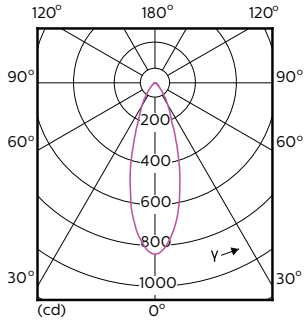

MASTER LEDspot ExpertColor MV

Valonjakotiedot

MASTER LEDspot ExpertColor MV 50W GU10 927 36D