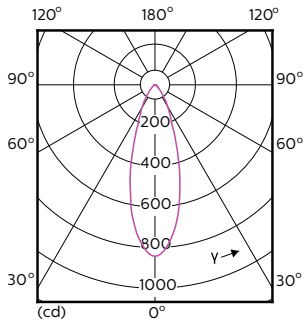

MASTER LEDspot ExpertColor MV

Fotometriska data

MASTER LEDspot ExpertColor MV 50W GU10 927 36D