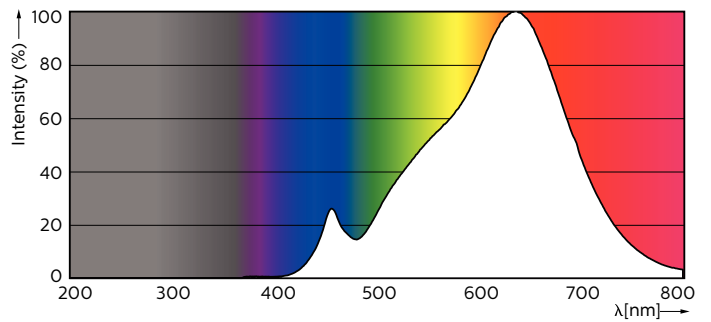

Product data

General Information	
Cap base	GU10 [GU10]
Nominal lifetime (nom.)	40000 h
Switching cycle	50000X
Technical type	5.5-50W
Light Technical	
Colour Code	927
Technical Beam Angle (Nom)	36 °
Lamp Luminous Flux 25°C EL (Nom)	385 lm
Lamp Luminous Flux (Nom)	385 lm
Luminous intensity (nom.)	800 cd
Colour Designation	Warm white (WW)
Rated beam angle	36 °
Colour Temperature, horizontal (Nom)	2700 K
Lamp Luminous Efficacy EM (Nom)	70.00 lm/W
Colour consistency	<3
Colour Rendering Index,horiz (Nom)	97

LLMF at end of nominal lifetime (nom.)	70 %
Luminous Flux in 90° Cone (Rated)	355 lm
Operating and Electrical	
Input frequency	50 to 60 Hz
Power (Rated) (Nom)	5.5 W
Lamp current (nom.)	30 mA
Wattage equivalent	50 W
Starting time (nom.)	0.5 s
Warm-up time to 60% light (nom.)	0.5 s
Power factor (nom.)	0.8
Voltage (Nom)	220-240 V
Temperature	
T-Case maximum (nom.)	80 °C

Dimensional drawing

GU10 230V5.5W-50W345lm40D 2700K GU10 Dim

Product	D	C
MASTER LED ExpertColor LED ExpertColor 5.5-50W GU10 927 36D	50 mm	54 mm

Photometric data

MASTER LEDspot ExpertColor MV 50W GU10 927 36D

MASTER LEDspot ExpertColor MV 50W GU10 927 36D

MASTER LEDspot ExpertColor MV

Photometric data

MASTER LEDspot ExpertColor MV 50W GU10 927 36D

Lifetime

MASTER LEDspot ExpertColor MV 35W GU10 25D

MASTER LEDspot ExpertColor MV 35W GU10 25D