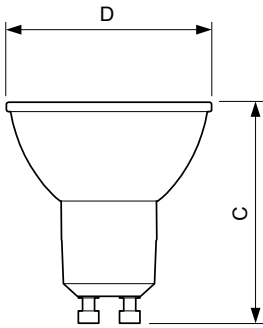

Product data

General Information	
Cap base	GU10 [GU10]
Nominal lifetime (nom.)	40000 h
Switching cycle	50000X
Technical type	5.5-50W
Light Technical	
Colour Code	927
Technical Beam Angle (Nom)	36 °
Lamp Luminous Flux 25°C EL (Nom)	385 lm
Lamp Luminous Flux (Nom)	385 lm
Luminous intensity (nom.)	800 cd
Colour Designation	Warm white (WW)
Rated beam angle	36 °
Colour Temperature, horizontal (Nom)	2700 K
Lamp Luminous Efficacy EM (Nom)	70.00 lm/W
Colour consistency	<3
Colour Rendering Index,horiz (Nom)	97

Dimensional drawing

GU10 230V5.5W-50W345lm40D 2700K GU10 Dim

Product	D	C
MASTER LED ExpertColor LED ExpertColor 5.5-50W GU10 927 36D	50 mm	54 mm

Photometric data

MASTER LEDspot ExpertColor MV 50W GU10 927 36D