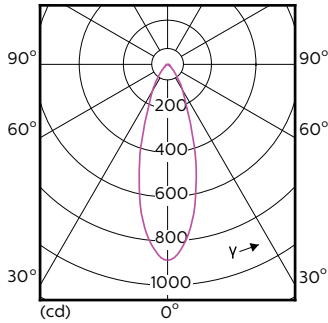

MASTER LEDspot ExpertColor MV

Photometric data

MASTER LEDspot ExpertColor MV 50W GU10 930 36D