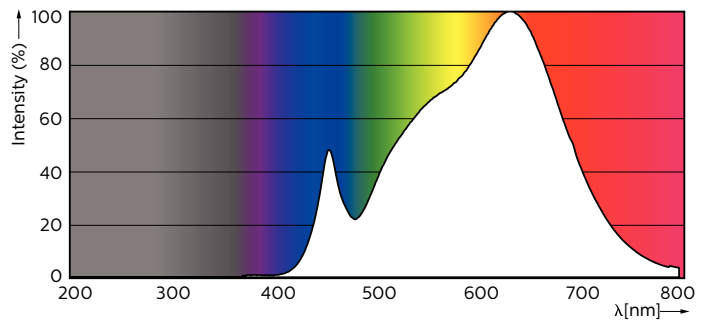

MASTER LEDspot ExpertColor MV

MASTER LED ExpertColor LED ExpertColor 5.5-50W GU10 930 36D

MASTER LEDspot MV ExpertColor creates a warm and comfortable ambience for hospitality venues, homes and restaurants. It creates ambience with superior lighting that has a customised spectrum, high CRI and deep dimming features. The result? A beautiful lighting experience. What's more, the innovative, trimless lens design will also suit almost any interior decor with its clean and neat look.

Product data

General Information		Colour Rendering Index,horiz (Nom)	
Cap base	GU10 [GU10]		97
RoHS mark	RoHS mark	LLMF at end of nominal lifetime (nom.)	70 %
Nominal lifetime (nom.)	40000 h	Luminous Flux in 90° Cone (Rated)	375 lm
Switching cycle	50000X	Operating and Electrical	
Technical type	5.5-50W	Input frequency	50 to 60 Hz
Light Technical		Power (Rated) (Nom)	5.5 W
Colour Code	930 [CCT of 3,000 K]	Lamp current (nom.)	30 mA
Technical Beam Angle (Nom)	36 °	Wattage equivalent	50 W
Lamp Luminous Flux 25°C EL (Nom)	405 lm	Starting time (nom.)	0.5 s
Lamp Luminous Flux (Nom)	405 lm	Warm-up time to 60% light (nom.)	0.5 s
Luminous intensity (nom.)	800 cd	Power factor (nom.)	0.8
Colour Designation	White (WH)	Voltage (Nom)	220-240 V
Rated beam angle	36 °	Temperature	
Colour Temperature, horizontal (Nom)	3000 K	T-Case maximum (nom.)	80 °C
Lamp Luminous Efficacy EM (Nom)	73.64 lm/W		
Colour consistency	<3		

Dimensional drawing

GU10 230V5.5W-50W350lm40D 3000K GU10 Dim

Product	D	C
MASTER LED ExpertColor LED ExpertColor 5.5-50W GU10 930 36D	50 mm	54 mm

Photometric data

MASTER LEDspot ExpertColor MV 50W GU10 930 36D

MASTER LEDspot ExpertColor MV 50W GU10 930 36D

MASTER LEDspot ExpertColor MV

Photometric data

MASTER LEDspot ExpertColor MV 50W GU10 930 36D

Lifetime

MASTER LEDspot ExpertColor MV 35W GU10 25D

MASTER LEDspot ExpertColor MV 35W GU10 25D