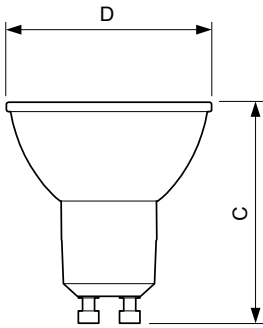

Product data

General Information		Colour Rendering Index,horiz (Nom)	
Cap base	GU10 [GU10]		97
RoHS mark	RoHS mark	LLMF at end of nominal lifetime (nom.)	70 %
Nominal lifetime (nom.)	40000 h	Luminous Flux in 90° Cone (Rated)	375 lm
Switching cycle	50000X	Operating and Electrical	
Technical type	5.5-50W	Input frequency	50 to 60 Hz
Light Technical		Power (Rated) (Nom)	5.5 W
Colour Code	930 [CCT of 3,000 K]	Lamp current (nom.)	30 mA
Technical Beam Angle (Nom)	36 °	Wattage equivalent	50 W
Lamp Luminous Flux 25°C EL (Nom)	405 lm	Starting time (nom.)	0.5 s
Lamp Luminous Flux (Nom)	405 lm	Warm-up time to 60% light (nom.)	0.5 s
Luminous intensity (nom.)	800 cd	Power factor (nom.)	0.8
Colour Designation	White (WH)	Voltage (Nom)	220-240 V
Rated beam angle	36 °	Temperature	
Colour Temperature, horizontal (Nom)	3000 K	T-Case maximum (nom.)	80 °C
Lamp Luminous Efficacy EM (Nom)	73.64 lm/W		
Colour consistency	<3		

Dimensional drawing

GU10 230V5.5W-50W350lm40D 3000K GU10 Dim

Product	D	C
MASTER LED ExpertColor LED ExpertColor 5.5-50W GU10 930 36D	50 mm	54 mm

Photometric data

MASTER LEDspot ExpertColor MV 50W GU10 930 36D