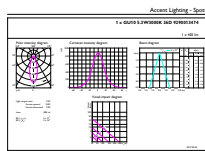

Photometric data

MASTER LEDspot ExpertColor MV 50W GU10 930 36D