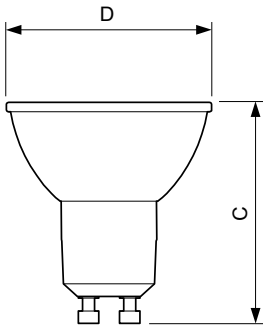

### Product data

| General Information                  |                       |
|--------------------------------------|-----------------------|
| Cap base                             | GU10 [ GU10]          |
| RoHS mark                            | RoHS mark             |
| Nominal lifetime (nom.)              | 40000 h               |
| Switching cycle                      | 50000X                |
| Technical type                       | 5.5-50W               |
| Light Technical                      |                       |
| Colour Code                          | 930 [ CCT of 3,000 K] |
| Technical Beam Angle (Nom)           | 36 °                  |
| Lamp Luminous Flux 25°C EL (Nom)     | 405 lm                |
| Lamp Luminous Flux (Nom)             | 405 lm                |
| Luminous intensity (nom.)            | 800 cd                |
| Colour Designation                   | White (WH)            |
| Rated beam angle                     | 36 °                  |
| Colour Temperature, horizontal (Nom) | 3000 K                |

## Dimensional drawing

GU10 230V5.5W-50W350lm40D 3000K GU10 Dim

| Product   | D     | C     |
|---|-------|-------|
| MASTER LED ExpertColor LED ExpertColor 5.5-50W GU10 930 36D | 50 mm | 54 mm |