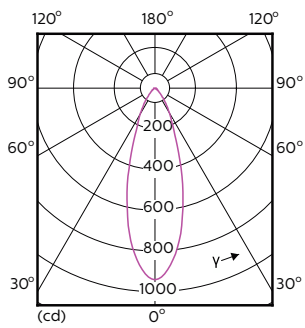

Accent Lighting Spots - MAS LED ExpertColor 5.5-50W GU10 940 36D

Light Distribution Diagram - MAS LED ExpertColor 5.5-50W GU10 940 36D