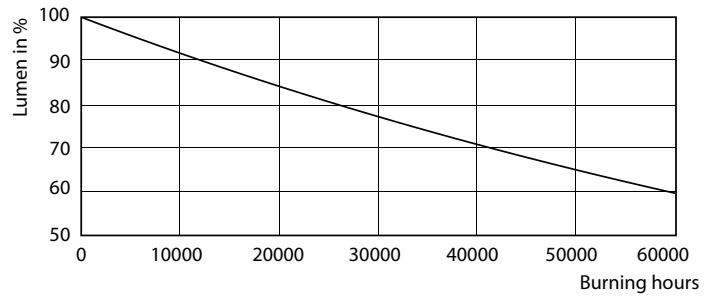

Lumen Maintenance Diagram - MAS LED ExpertColor 5.5-50W GU10 940 36D