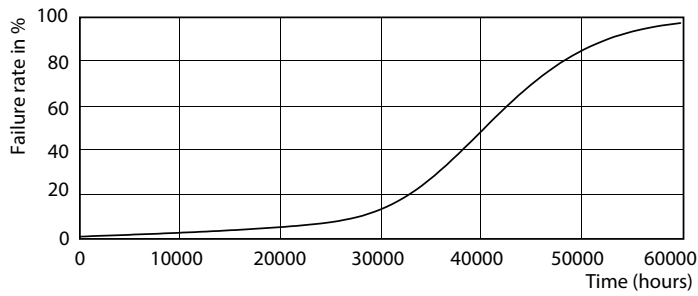

Lebensdauer

Life Expectancy Diagram - MAS LED ExpertColor 5.5-50W GU10 940 36D