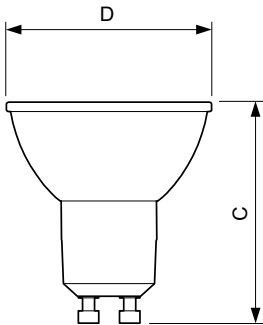

Målskisse

GU10 230V5W-50W 355lm 36D 3000K GU10 Dim

Product	D	C
MAS LED spot VLE D 4.9-50W GU10 930 36D	50 mm	54 mm

Fotometriske data

MASTER LEDspotMV 50W GU10 930 36D 365lm

MASTER LEDspotMV 35W GU10 930 36D 270lm