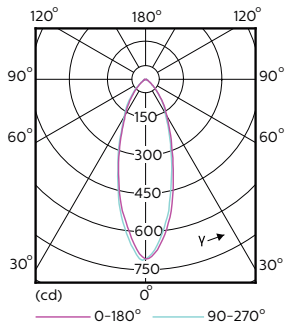

MASTER LEDspot MV

Fotometriske data

MASTER LEDspotMV 50W GU10 36D 355lm