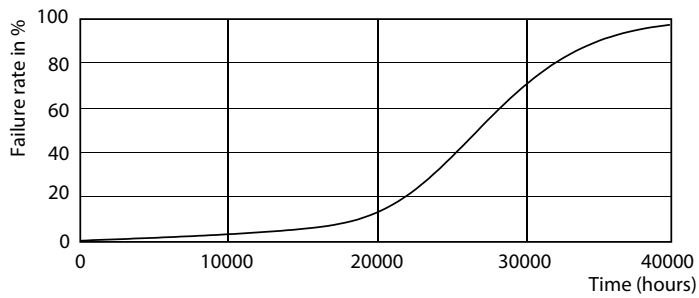

Lifetime

MASTER LEDspotMV GU10 922-927 36D