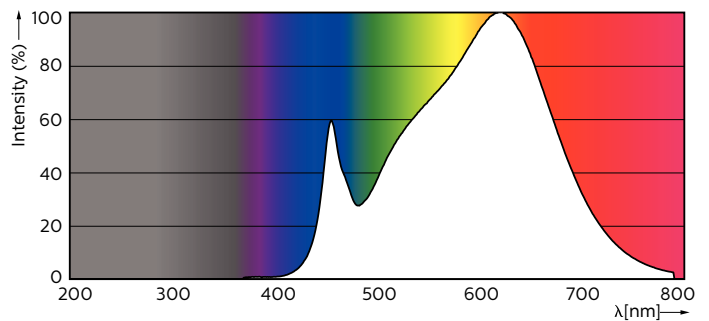

MASTER LEDspotMV 35W GU10 930 36D 270lm