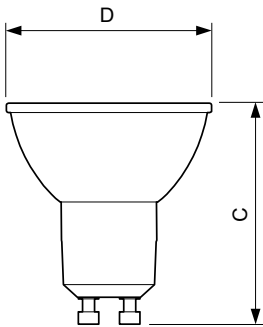

## Product Data

Full product code	871869675592100
-------------------	-----------------

Order product name	Master LED 5-50W GU10 930 36D Dim
EAN/UPC - Product	8718696755921
Order code	929001348908
Numerator - Quantity Per Pack	1
Numerator - Packs per outer box	10
Material Nr. (12NC)	929001348908
Net Weight (Piece)	0.038 kg

## Dimensional drawing

GU10 230V5W-50W 355lm 36D 3000K GU10 Dim

Product	D	C
Master LED 5-50W GU10 930 36D Dim	50 mm	54 mm