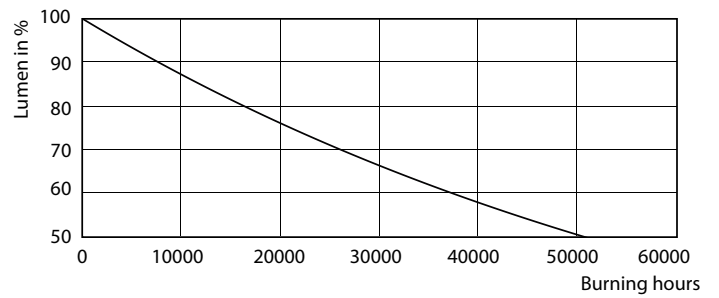

MASTER LEDspotMV GU10 922-927 36D