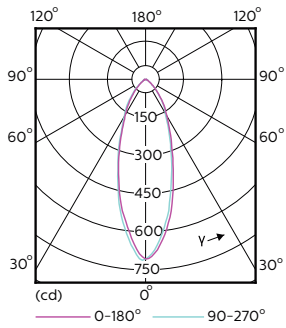

MASTER LEDspot MV

Photometric data

MASTER LEDspotMV 50W GU10 36D 355lm