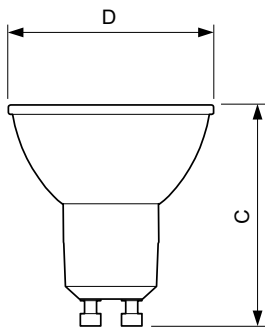

Måttskiss

GU10 230V5W-50W 345lm 60D 2700K GU10 Dim

Product	D	C
MAS LED spot VLE D 4.9-50W GU10 927 60D	50 mm	54 mm

Fotometriska data

MASTER LEDspotMV 50W GU10 927 60D

MASTER LEDspotMV 35W GU10 927 36D 260lm