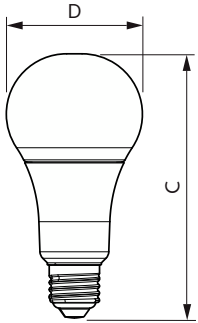

Temperature	
T-Case Maximum (Nom)	85 °C

Controls and Dimming	
Dimmable	Yes

Mechanical and Housing	
Bulb Finish	Frosted
Bulb Shape	A67 [A 67mm]

Approval and Application	
Energy Consumption kWh/1000 h	14 kWh

## Dimensional drawing

Product	D	C
CorePro LEDbulb D 13.5-100W A67 E27 827	70 mm	137 mm