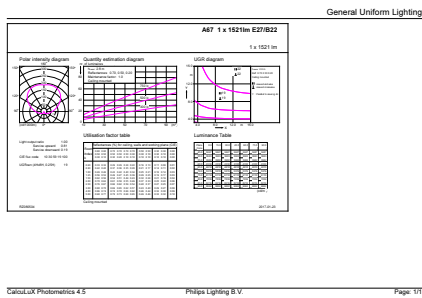

Photometric data

General uniform lighting - CorePro LEDbulb D 13.5-100W A67 E27 827