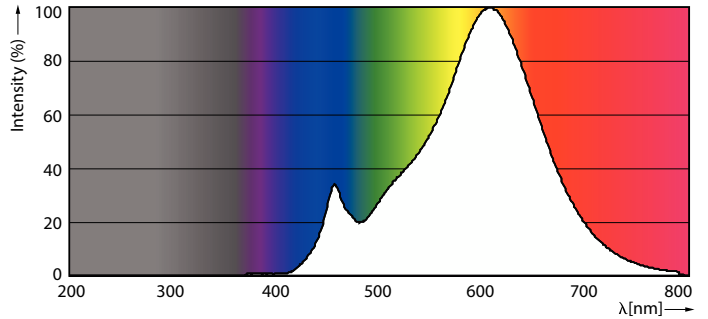

Photometric data

Spectral Power Distribution Colour - CorePro LEDbulb D 13.5-100W A67 E27 827