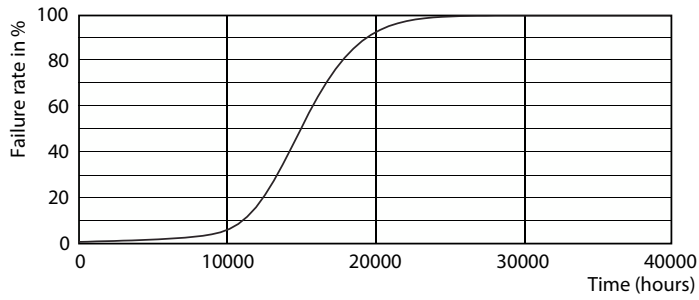

CorePro Plastic LEDbulbs

Lifetime

Life Expectancy Diagram - CorePro LEDbulb D 13.5-100W A67 E27 827

Lumen Maintenance Diagram - CorePro LEDbulb D 13.5-100W A67 E27 827