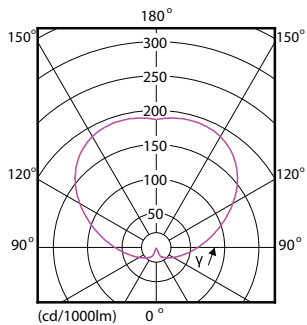

Light Distribution Diagram - CorePro LEDbulb D 13.5-100W A67 E27 827