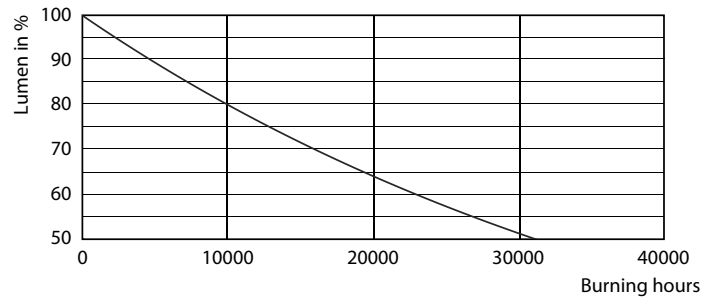

CorePro Plastic LEDbulbs

Lifetime

Life Expectancy Diagram - CorePro LEDbulb D 13.5-100W A67 E27 827

Lumen Maintenance Diagram - CorePro LEDbulb D 13.5-100W A67 E27 827