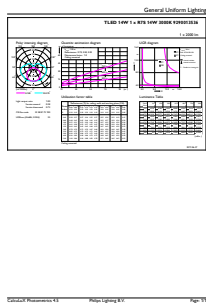

Valonjakotiedot

General uniform lighting - CorePro LED linear D 14-120W R7S 118 830