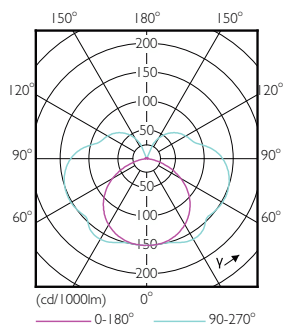

Light Distribution Diagram - CorePro LED linear D 14-120W R7S 118 830