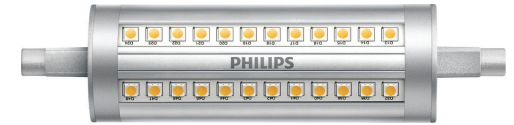

PHILIPS

Eco passport

CorePro LED linear D 14-120W R7S 118 840 CorePro LEDlinear MV

CorePro R7S is a retrofit replacement for traditional double-ended linear R7S lamps. Its 'light all around' design delivers light that is just like a halogen lamp. Within the range, you can choose dimmable products which have deep a dimming function that enables a cosy ambience when using a dimmable fixture.

Our Eco passport

Energy

- Dimmable: Yes
- Energy efficiency label (EEL): A++
- Luminous efficacy (rated) (nom.): 142.86 lm/W
- Power (Rated) (Nom): 14 W

Circularity

- Nominal lifetime (nom.): 15000 h

Packaging