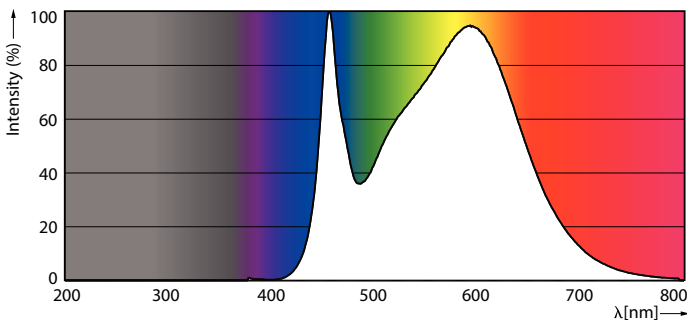

Photometric data

NAM Highway 165W EX39 4000K 60-120D NB WB UDL

CorePro LEDlinearMV 14-120W R7S 840 D