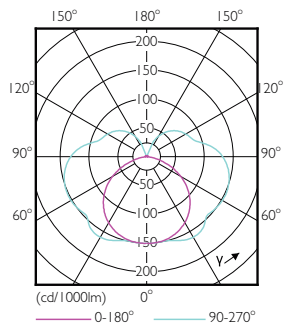

CorePro LEDlinear MV

Dimensional drawing

Product	D	C
CorePro LED linear D 14-120W R7S 118 840	29 mm	118 mm

R7S 220V 15.5W-120W 2000lm 4000K R7S D

Photometric data

NAM Highway 165W EX39 4000K 60-120D NB WB UDL

CorePro LEDlinearMV 14-120W R7S 840 D