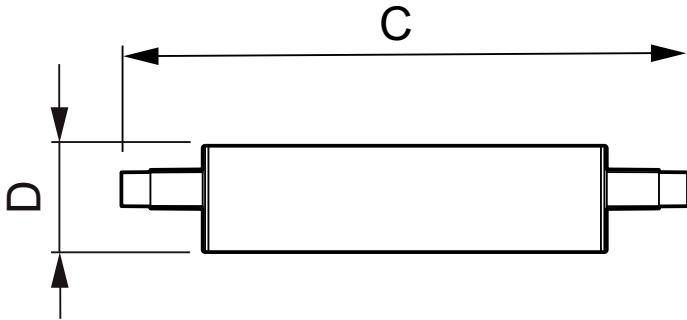

CorePro LEDlinear MV

Dimensional drawing