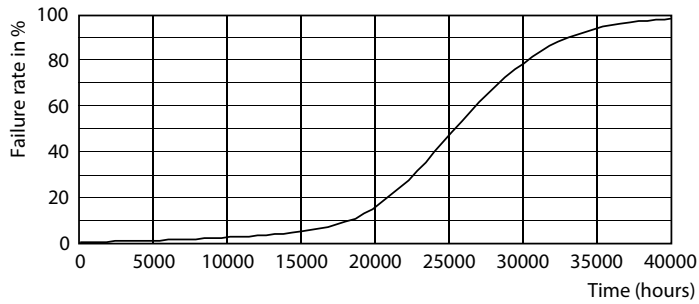

MASTER LEDspot PAR High Lumen

Lifetime

LEDspot MAS 37W E27 PAR30L 830 15D ND