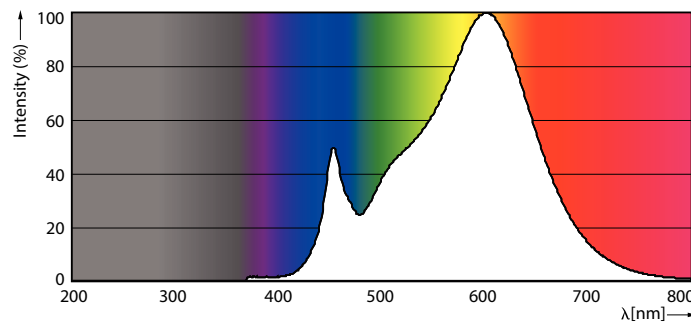

### Product data

General Information	
Cap base	E27 [ E27]
Nominal lifetime (nom.)	25000 h
Switching cycle	50000X
Technical type	20-35W
Light Technical	
Colour Code	830 [ CCT of 3,000 K]
Beam Angle (Nom)	15 °
Lamp Luminous Flux 25°C EL (Nom)	1800 lm
Lamp Luminous Flux (Nom)	1800 lm
Luminous intensity (nom.)	18000 cd
Colour Designation	White (WH)
Rated beam angle	15 °
Colour Temperature, horizontal (Nom)	3000 K
Lamp Luminous Efficacy EM (Nom)	90.00 lm/W
Colour consistency	<6
Colour Rendering Index,horiz (Nom)	82
LLMF at end of nominal lifetime (nom.)	70 %

## Photometric data

Page 17

LEDspot MAS 20W E27 PAR30L 830 15D ND

LEDspot MAS 20W E27 PAR30L 830 15D ND

LEDspot MAS 20W E27 PAR30L 830 15D ND