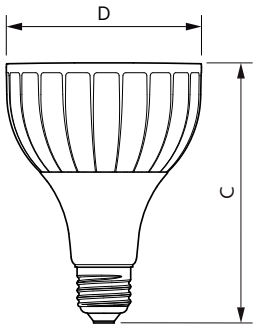

### Product data

General Information	
Cap base	E27 [ E27]
Nominal lifetime (nom.)	25000 h
Switching cycle	50000X
Technical type	20-35W
Light Technical	
Colour Code	830 [ CCT of 3,000 K]
Beam Angle (Nom)	15 °
Lamp Luminous Flux 25°C EL (Nom)	1800 lm
Lamp Luminous Flux (Nom)	1800 lm
Luminous intensity (nom.)	18000 cd
Colour Designation	White (WH)
Rated beam angle	15 °
Colour Temperature, horizontal (Nom)	3000 K
Lamp Luminous Efficacy EM (Nom)	90.00 lm/W
Colour consistency	<6
Colour Rendering Index,horiz (Nom)	82
LLMF at end of nominal lifetime (nom.)	70 %

## Dimensional drawing

PAR30L 220-240V 20-35W 1800lm 3KK E27 ND

Product	D	C
Master LED PAR30L 20W 15D 830	95.5 mm	129 mm