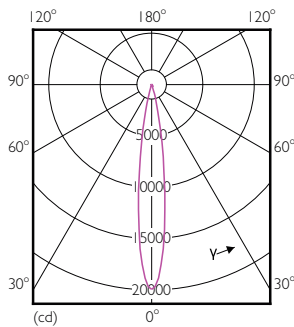

LEDspot MAS 20W E27 PAR30L 830 15D ND