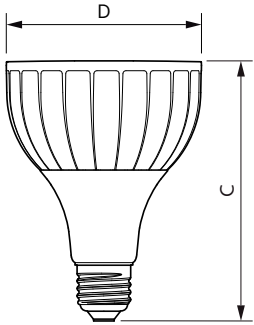

Product data

General Information	
Cap base	E27 [E27]
Nominal lifetime (nom.)	25000 h
Switching cycle	50000X
Technical type	20-35W
Light Technical	
Colour Code	830 [CCT of 3,000 K]
Technical Beam Angle (Nom)	30 °
Lamp Luminous Flux 25°C EL (Nom)	1800 lm
Lamp Luminous Flux (Nom)	1800 lm
Luminous intensity (nom.)	5400 cd
Colour Designation	White (WH)
Rated beam angle	30 °
Colour Temperature, horizontal (Nom)	3000 K
Lamp Luminous Efficacy EM (Nom)	90.00 lm/W
Colour consistency	<6
Colour Rendering Index,horiz (Nom)	82
LLMF at end of nominal lifetime (nom.)	70 %

Numerator – quantity per pack	1
Numerator – packs per outer box	6
Material no. (12NC)	929001354008
Net weight (piece)	0.410 kg

Dimensional drawing

PAR30L 220-240V 20-35W 1800lm 3KK E27 ND

Product	D	C
Master LED PAR30L 20W 30D 830	95.5 mm	129 mm