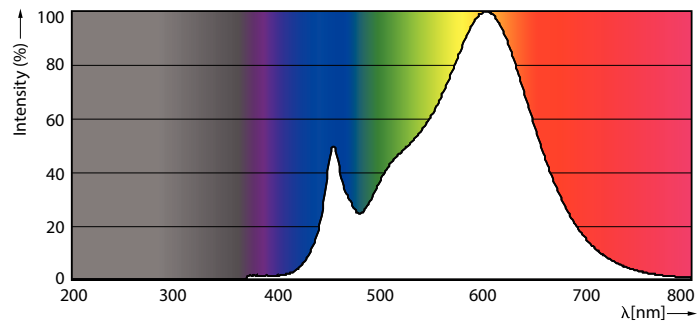

Photometric data

LEDspot MAS 20W E27 PAR30L 830 15D ND

LEDspot MAS 20W E27 PAR30L 830 30D ND