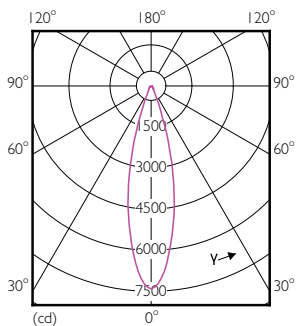

LEDspot MAS 20W E27 PAR30L 830 30D ND