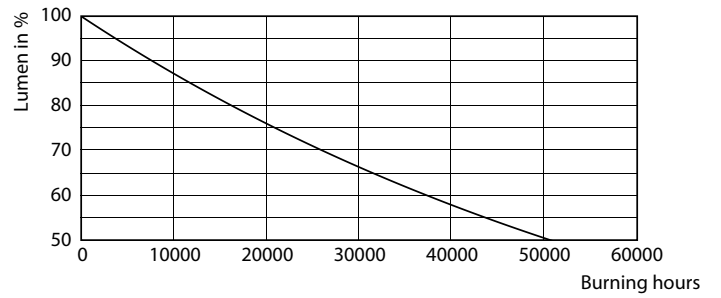

Product data

General Information	
Cap base	E27 [E27]
Nominal lifetime (nom.)	25000 h
Switching cycle	50000X
Technical type	20-35W
Light Technical	
Colour Code	830 [CCT of 3,000 K]
Beam Angle (Nom)	30 °
Lamp Luminous Flux 25°C EL (Nom)	1800 lm
Lamp Luminous Flux (Nom)	1800 lm
Luminous intensity (nom.)	5400 cd
Colour Designation	White (WH)
Rated beam angle	30 °
Colour Temperature, horizontal (Nom)	3000 K
Lamp Luminous Efficacy EM (Nom)	90.00 lm/W
Colour consistency	<6
Colour Rendering Index,horiz (Nom)	82
LLMF at end of nominal lifetime (nom.)	70 %

Photometric data

LEDspot MAS 20W E27 PAR30L 830 15D ND

LEDspot MAS 20W E27 PAR30L 830 30D ND

LEDspot MAS 20W E27 PAR30L 830 30D ND

MASTER LEDspot PAR High Lumen

Lifetime

LEDspot MAS 37W E27 PAR30L 830 15D ND