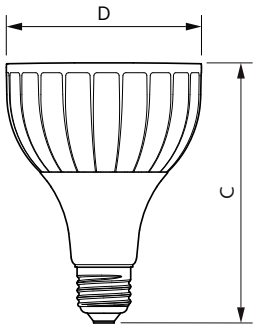

Product data

General Information	
Cap base	E27 [E27]
Nominal lifetime (nom.)	25000 h
Switching cycle	50000X
Technical type	20-35W
Light Technical	
Colour Code	830 [CCT of 3,000 K]
Beam Angle (Nom)	30 °
Lamp Luminous Flux 25°C EL (Nom)	1800 lm
Lamp Luminous Flux (Nom)	1800 lm
Luminous intensity (nom.)	5400 cd
Colour Designation	White (WH)
Rated beam angle	30 °
Colour Temperature, horizontal (Nom)	3000 K
Lamp Luminous Efficacy EM (Nom)	90.00 lm/W
Colour consistency	<6
Colour Rendering Index,horiz (Nom)	82
LLMF at end of nominal lifetime (nom.)	70 %

Numerator – quantity per pack	1
Numerator – packs per outer box	6
Material no. (12NC)	929001354008
Net weight (piece)	0.410 kg

Dimensional drawing

PAR30L 220-240V 20-35W 1800lm 3KK E27 ND

Product	D	C
Master LED PAR30L 20W 30D 830	95.5 mm	129 mm