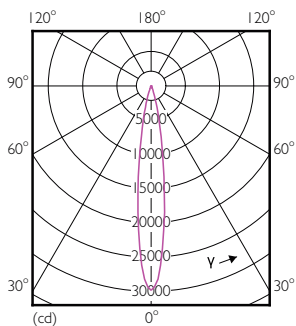

MASTER LEDspot PAR High Lumen

Energy Consumption kWh/1000 h	32 kWh
Product Data	
Full product code	871869673138300
Order product name	Master LED PAR30L 32W 15D 830
EAN/UPC – product	8718696731383
Order code	929001354308

Numerator – quantity per pack	1
Numerator – packs per outer box	6
Material no. (12NC)	929001354308
Net weight (piece)	0.410 kg

Dimensional drawing

Product	D	C
Master LED PAR30L 32W 15D 830	95.5 mm	129 mm

Photometric data