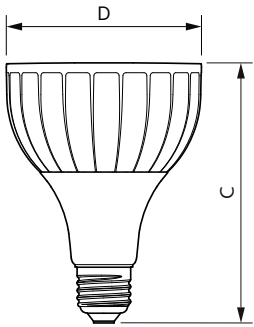

MASTER LEDspot PAR High Lumen

Energy Consumption kWh/1000 h	32 kWh
Product Data	
Full product code	871869673138300
Order product name	Master LED PAR30L 32W 15D 830
EAN/UPC – product	8718696731383
Order code	929001354308

Numerator – quantity per pack	1
Numerator – packs per outer box	6
Material no. (12NC)	929001354308
Net weight (piece)	0.410 kg

Dimensional drawing

PAR30L 220-240V 32-70W 15D 3000K E27 ND