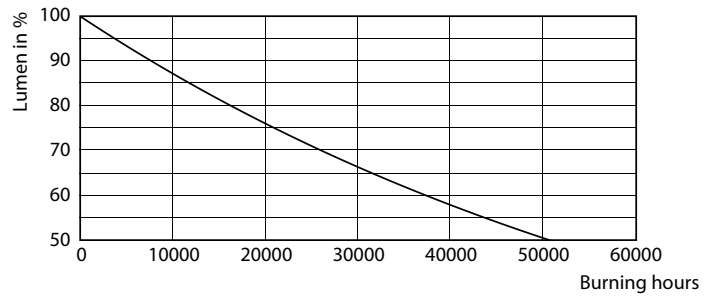

Product data

General Information	
Cap base	E27 [E27]
Nominal lifetime (nom.)	25000 h
Switching cycle	50000X
Technical type	32-50W
Light Technical	
Colour Code	830 [CCT of 3,000 K]
Beam Angle (Nom)	15 °
Lamp Luminous Flux 25°C EL (Nom)	3000 lm
Lamp Luminous Flux (Nom)	3000 lm
Luminous intensity (nom.)	26000 cd
Colour Designation	White (WH)
Rated beam angle	15 °
Colour Temperature, horizontal (Nom)	3000 K
Lamp Luminous Efficacy EM (Nom)	93.00 lm/W
Colour consistency	<6
Colour Rendering Index,horiz (Nom)	82
LLMF at end of nominal lifetime (nom.)	70 %

Photometric data

LEDspot PAR30L E27 3000K 15D

MASTER LEDspot PAR High Lumen

Lifetime

LEDspot MAS 37W E27 PAR30L 830 15D ND

LEDspot MAS 37W E27 PAR30L 830 15D ND