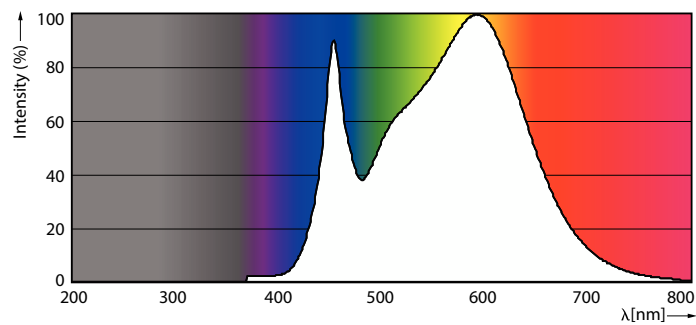

Product data

General Information	
Cap-Base	E27 [E27]
Nominal lifetime	25,000 hour(s)
Switching Cycle	50,000
Lighting Technology	LED
EU RoHS compliant	Yes
Light Technical	
Color Code	840 [CCT of 4000K]
Beam Angle (Nom)	15 degree(s)
Luminous Flux	3,000 lm
Color Designation	Cool White (CW)
Correlated Color Temperature (Nom)	4000 K
Luminous Efficacy (rated) (Nom)	93.00 lm/W
Color Consistency	<6
Color rendering index (CRI)	82
LLMF At End Of Nominal Lifetime (Nom)	70 %
Operating and Electrical	
Line Frequency	50 to 60 Hz

Photometric data

Light Distribution Diagram - Master LED PAR30L 32W 15D 840

Accent Lighting Spots - Master LED PAR30L 32W 15D 840

Spectral Power Distribution Colour - Master LED PAR30L 32W 15D 840

MASTER LEDspot PAR High Lumen