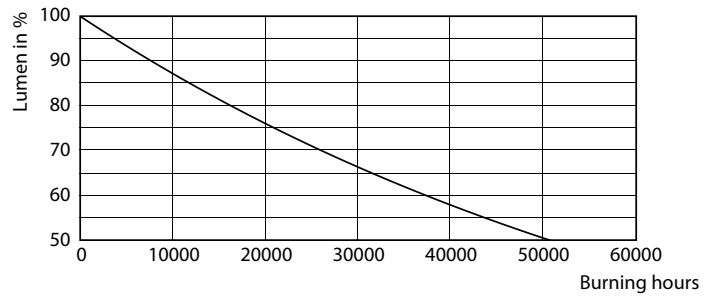

MASTER LEDspot PAR High Lumen

Lifetime

Life Expectancy Diagram - Master LED PAR30L 32W 15D 840

Lumen Maintenance Diagram - Master LED PAR30L 32W 15D 840