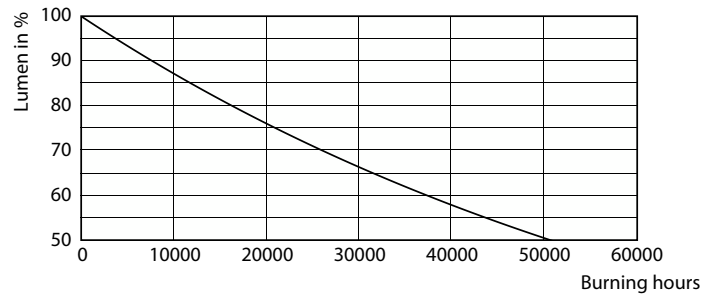

MASTER LEDspot PAR High Lumen

Lifetime

Life Expectancy Diagram - Master LED PAR30L 32W 15D 840

Lumen Maintenance Diagram - Master LED PAR30L 32W 15D 840