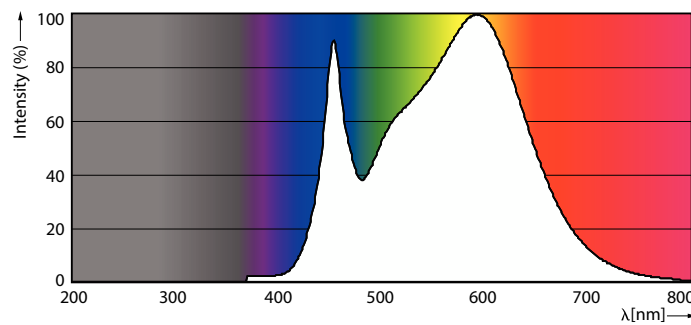

Product data

General Information	
Lighting Technology	LED
Switching Cycle	50,000
Nominal lifetime	25,000 hour(s)
Cap-Base	E27 [E27]
Light Technical	
Color Code	840 [CCT of 4000K]
Beam Angle (Nom)	15 degree(s)
Luminous Flux	3,000 lumen
Color Designation	Cool White (CW)
Correlated Color Temperature (Nom)	4000 K
Luminous Efficacy (rated) (Nom)	93.00 lm/W
Color Consistency	<6
Color rendering index (CRI)	82
LLMF At End Of Nominal Lifetime (Nom)	70 %
Operating and Electrical	
Line Frequency	50 to 60 Hz
Input Frequency	50 to 60 Hz

Dimensional drawing

Product	D	C
Master LED PAR30L 32W 15D 840	95.5 mm	129 mm

Photometric data

Light Distribution Diagram - Master LED PAR30L 32W 15D 840

Accent Lighting Spots - Master LED PAR30L 32W 15D 840

Spectral Power Distribution Colour - Master LED PAR30L 32W 15D 840

MASTER LEDspot PAR High Lumen

Lifetime

Life Expectancy Diagram - Master LED PAR30L 32W 15D 840

Lumen Maintenance Diagram - Master LED PAR30L 32W 15D 840