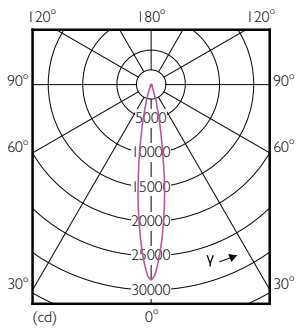

Product data

General Information	
Lighting Technology	LED
Switching Cycle	50,000
Nominal lifetime	25,000 hour(s)
Cap-Base	E27 [E27]
Light Technical	
Color Code	840 [CCT of 4000K]
Beam Angle (Nom)	15 degree(s)
Luminous Flux	3,000 lumen
Color Designation	Cool White (CW)
Correlated Color Temperature (Nom)	4000 K
Luminous Efficacy (rated) (Nom)	93.00 lm/W
Color Consistency	<6
Color rendering index (CRI)	82
LLMF At End Of Nominal Lifetime (Nom)	70 %
Operating and Electrical	
Line Frequency	50 to 60 Hz
Input Frequency	50 to 60 Hz

Power Consumption	32 W
Lamp Current (Nom)	160 mA
Wattage Equivalent	50 W
Starting Time (Nom)	0.5 s
Warm-up time to 60% light	0.5 s
Power Factor (Fraction)	0.9
Voltage (Nom)	220-240 V
Temperature	
T-Case Maximum (Nom)	79 °C
Controls and Dimming	
Dimmable	No
Mechanical and Housing	
Bulb Shape	PAR30L [PAR 3.75 inch/95mm Long]
Approval and Application	
Suitable For Accent Lighting	Yes
Energy Consumption kWh/1000 h	32 kWh

Dimensional drawing

Product	D	C
Master LED PAR30L 32W 15D 840	95.5 mm	129 mm

Photometric data

Light Distribution Diagram - Master LED PAR30L 32W 15D 840

Accent Lighting Spots - Master LED PAR30L 32W 15D 840