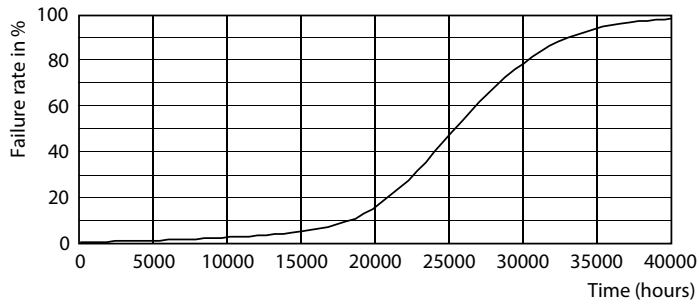

MASTER LEDspot PAR High Lumen

Lifetime

Life Expectancy Diagram - Master LED PAR30L 32W 15D 840

Lumen Maintenance Diagram - Master LED PAR30L 32W 15D 840