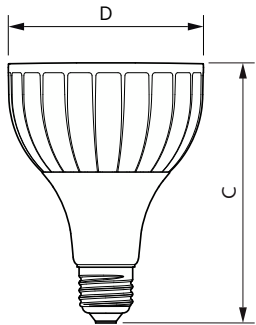

Product data

General Information	
Lighting Technology	LED
Switching Cycle	50,000
Nominal lifetime	25,000 hour(s)
Cap-Base	E27 [E27]
Light Technical	
Color Code	840 [CCT of 4000K]
Beam Angle (Nom)	15 degree(s)
Luminous Flux	3,000 lumen
Color Designation	Cool White (CW)
Correlated Color Temperature (Nom)	4000 K
Luminous Efficacy (rated) (Nom)	93.00 lm/W
Color Consistency	<6
Color rendering index (CRI)	82
LLMF At End Of Nominal Lifetime (Nom)	70 %
Operating and Electrical	
Line Frequency	50 to 60 Hz
Input Frequency	50 to 60 Hz

Power Consumption	32 W
Lamp Current (Nom)	160 mA
Wattage Equivalent	50 W
Starting Time (Nom)	0.5 s
Warm-up time to 60% light	0.5 s
Power Factor (Fraction)	0.9
Voltage (Nom)	220-240 V
Temperature	
T-Case Maximum (Nom)	79 °C
Controls and Dimming	
Dimmable	No
Mechanical and Housing	
Bulb Shape	PAR30L [PAR 3.75 inch/95mm Long]
Approval and Application	
Suitable For Accent Lighting	Yes
Energy Consumption kWh/1000 h	32 kWh

Dimensional drawing

Product	D	C
Master LED PAR30L 32W 15D 840	95.5 mm	129 mm

Photometric data

Light Distribution Diagram - Master LED PAR30L 32W 15D 840

Accent Lighting Spots - Master LED PAR30L 32W 15D 840