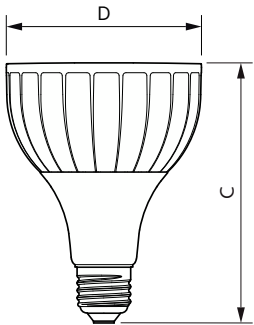

MASTER LEDspot PAR High Lumen

Energy Consumption kWh/1000 h	32 kWh
Product Data	
Order product name	Master LED PAR30L 32W 15D 840
Full product name	Master LED PAR30L 32W 15D 840
Full product code	871869673140600
Order code	73140600

Material Nr. (12NC)	929001354408
Numerator - Quantity Per Pack	1
EAN/UPC - Product/Case	8718696731406
Numerator - Packs per outer box	6
EAN/UPC - Case	8718696731413

Dimensional drawing

Product	D	C
Master LED PAR30L 32W 15D 840	95.5 mm	129 mm