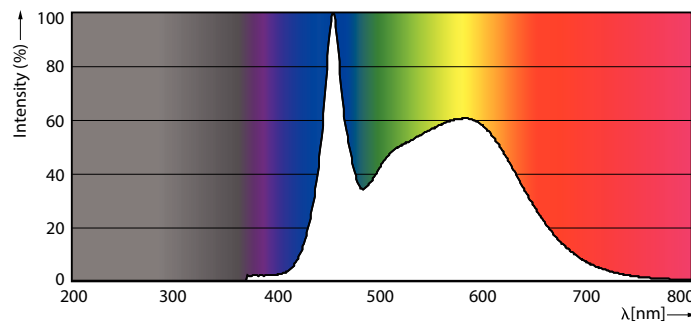

LEDspot PAR30L E27 5700K 15D