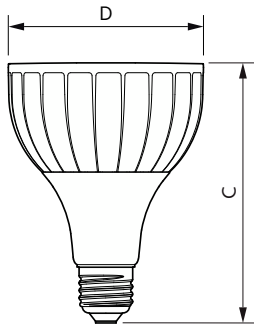

### Product data

General Information	
Cap-Base	E27 [E27]
Nominal lifetime	25,000 hour(s)
Switching Cycle	50,000
Lighting Technology	LED
EU RoHS compliant	Yes
Light Technical	
Color Code	857 [CCT of 5700K]
Beam Angle (Nom)	15 degree(s)
Luminous Flux	3,000 lm
Color Designation	Daylight
Correlated Color Temperature (Nom)	5700 K
Luminous Efficacy (rated) (Nom)	93.00 lm/W
Color Consistency	<6
Color rendering index (CRI)	82
LLMF At End Of Nominal Lifetime (Nom)	70 %
Operating and Electrical	
Line Frequency	50 to 60 Hz

## Dimensional drawing

Product	D	C
Master LED PAR30L 32W 15D 857	95.5 mm	129 mm