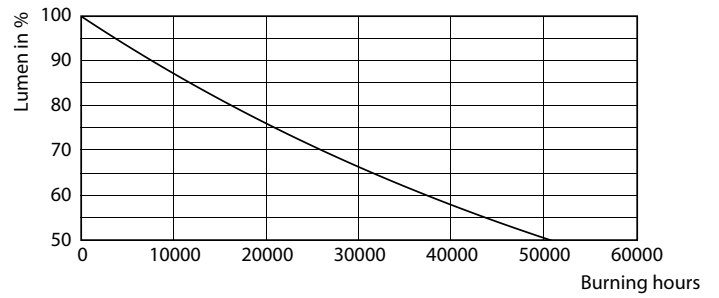

MASTER LEDspot PAR High Lumen

Lifetime

Life Expectancy Diagram - Master LED PAR30L 32W 15D 857

Lumen Maintenance Diagram - Master LED PAR30L 32W 15D 857