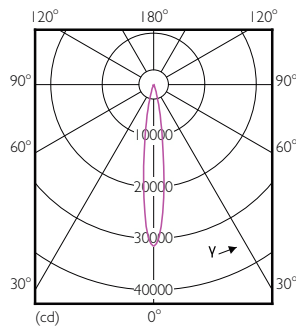

Photometric data

Light Distribution Diagram - Master LED PAR30L 32W 15D 857