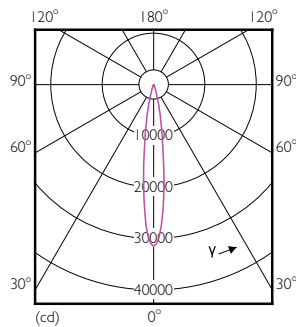

LEDspot PAR30L E27 5700K 15D