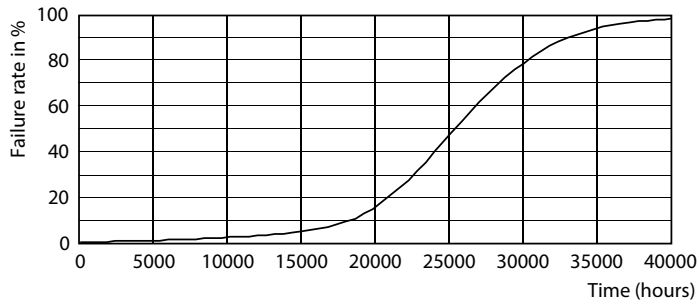

MASTER LEDspot PAR High Lumen

Lifetime

Life Expectancy Diagram - Master LED PAR30L 32W 15D 857

Lumen Maintenance Diagram - Master LED PAR30L 32W 15D 857