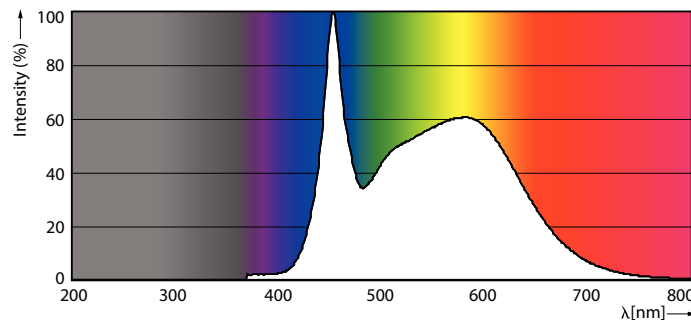

Spectral Power Distribution Colour - Master LED PAR30L 32W 15D 857