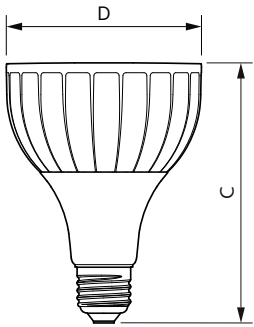

MASTER LEDspot PAR High Lumen

Energy consumption kWh/1,000 hours	32 kWh
Product Data	
Full product code	871869673142000
Order product name	Master LED PAR30L 32W 15D 857
EAN/UPC – product	8718696731420
Order code	73142000

SAP numerator – quantity per pack	1
Numerator – packs per outer box	6
SAP material	929001354508
SAP net weight (piece)	0.410 kg

Dimensional drawing

PAR30L 220-240V 32-70W 15D 5700K E27 ND

Product	D	C
Master LED PAR30L 32W 15D 857	95.5 mm	129 mm