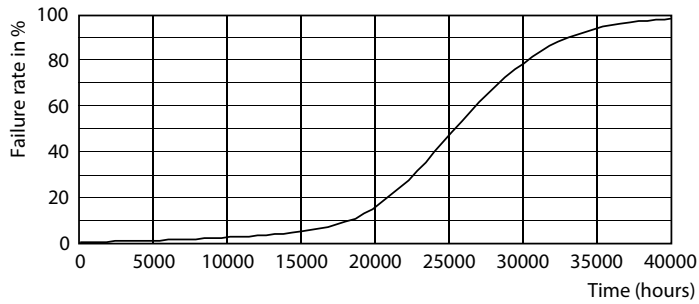

Product data

General Information

Cap base	E27 [E27]
Nominal lifetime (nom.)	25000 h
Switching cycle	50000X
Technical type	32-50W

Light Technical

Colour Code	857 [CCT of 5,700 K]
Technical Beam Angle (Nom)	15 °
Lamp Luminous Flux 25°C EL (Nom)	3000 lm
Lamp Luminous Flux (Nom)	3000 lm
Luminous intensity (nom.)	27000 cd
Colour Designation	Daylight
Rated beam angle	15 °
Colour Temperature, horizontal (Nom)	5700 K
Lamp Luminous Efficacy EM (Nom)	93.00 lm/W
Colour consistency	<6
Colour Rendering Index,horiz (Nom)	82
LLMF at end of nominal lifetime (nom.)	70 %

Photometric data

LEDspot PAR30L E27 5700K 15D

MASTER LEDspot PAR High Lumen

Lifetime

LEDspot MAS 37W E27 PAR30L 830 15D ND

LEDspot MAS 37W E27 PAR30L 830 15D ND