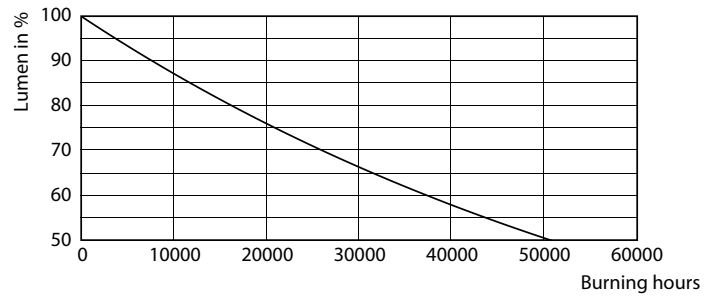

Product data

General Information

Cap base	E27 [E27]
Nominal lifetime (nom.)	25000 h
Switching cycle	50000X
Technical type	32-50W

Light Technical

Colour Code	857 [CCT of 5,700 K]
Technical Beam Angle (Nom)	15 °
Lamp Luminous Flux 25°C EL (Nom)	3000 lm
Lamp Luminous Flux (Nom)	3000 lm
Luminous intensity (nom.)	27000 cd
Colour Designation	Daylight
Rated beam angle	15 °
Colour Temperature, horizontal (Nom)	5700 K
Lamp Luminous Efficacy EM (Nom)	93.00 lm/W
Colour consistency	<6
Colour Rendering Index,horiz (Nom)	82
LLMF at end of nominal lifetime (nom.)	70 %

Photometric data

LEDspot PAR30L E27 5700K 15D

MASTER LEDspot PAR High Lumen

Lifetime

LEDspot MAS 37W E27 PAR30L 830 15D ND

LEDspot MAS 37W E27 PAR30L 830 15D ND