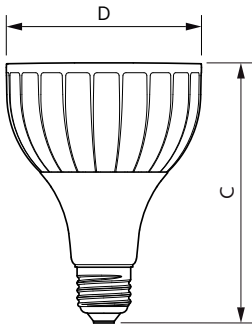

Product data

General Information

Cap base	E27 [E27]
Nominal lifetime (nom.)	25000 h
Switching cycle	50000X
Technical type	32-50W

Light Technical

Colour Code	857 [CCT of 5,700 K]
Technical Beam Angle (Nom)	15 °
Lamp Luminous Flux 25°C EL (Nom)	3000 lm
Lamp Luminous Flux (Nom)	3000 lm
Luminous intensity (nom.)	27000 cd
Colour Designation	Daylight
Rated beam angle	15 °
Colour Temperature, horizontal (Nom)	5700 K
Lamp Luminous Efficacy EM (Nom)	93.00 lm/W
Colour consistency	<6
Colour Rendering Index,horiz (Nom)	82
LLMF at end of nominal lifetime (nom.)	70 %

Numerator – quantity per pack	1
Numerator – packs per outer box	6
Material no. (12NC)	929001354508
Net weight (piece)	0.410 kg

Dimensional drawing

PAR30L 220-240V 32-70W 15D 5700K E27 ND

Product	D	C
Master LED PAR30L 32W 15D 857	95.5 mm	129 mm