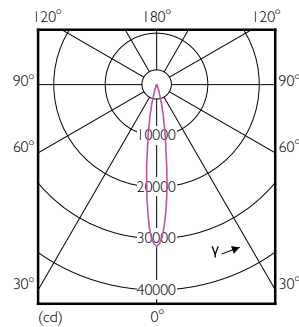

MASTER LEDspot PAR High Lumen

Energy Consumption kWh/1000 h	32 kWh
Product Data	
Full product code	871869673142000
Order product name	Master LED PAR30L 32W 15D 857
EAN/UPC – product	8718696731420
Order code	929001354508

Numerator – quantity per pack	1
Numerator – packs per outer box	6
Material no. (12NC)	929001354508
Net weight (piece)	0.410 kg

Dimensional drawing

Product	D	C
Master LED PAR30L 32W 15D 857	95.5 mm	129 mm

Photometric data