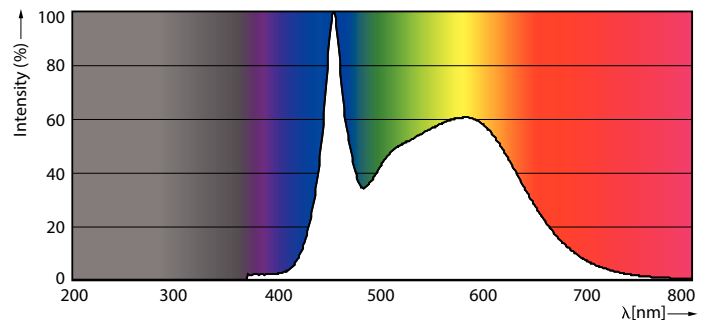

MASTER LEDspot PAR High Lumen

Energy Consumption kWh/1000 h	32 kWh
Product Data	
Full product code	871869673142000
Order product name	Master LED PAR30L 32W 15D 857
EAN/UPC – product	8718696731420
Order code	929001354508

Numerator – quantity per pack	1
Numerator – packs per outer box	6
Material no. (12NC)	929001354508
Net weight (piece)	0.410 kg

Dimensional drawing

Product	D	C
Master LED PAR30L 32W 15D 857	95.5 mm	129 mm

Photometric data