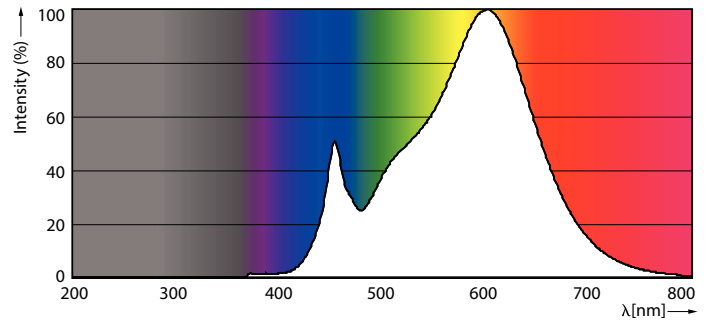

Photometric data

LEDspot PAR30L E27 3000K 30D