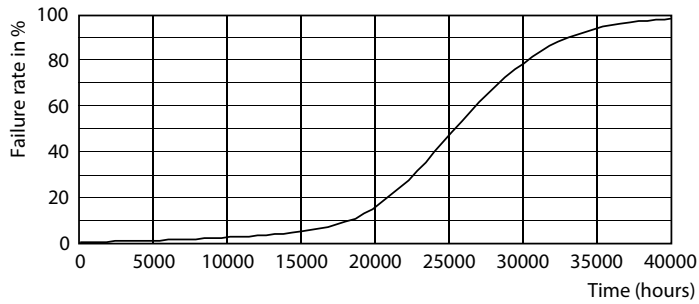

MASTER LEDspot PAR High Lumen

Lifetime

LEDspot MAS 37W E27 PAR30L 830 15D ND

LEDspot MAS 37W E27 PAR30L 830 15D ND