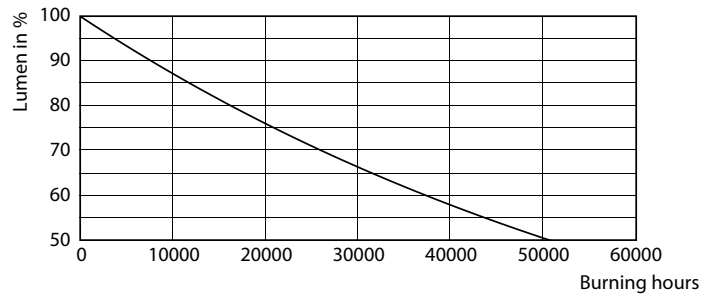

MASTER LEDspot PAR High Lumen

Lifetime

LEDspot MAS 37W E27 PAR30L 830 15D ND

LEDspot MAS 37W E27 PAR30L 830 15D ND