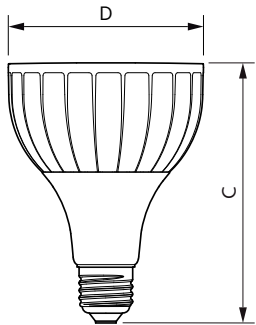

MASTER LEDspot PAR High Lumen

Energy Consumption kWh/1000 h	32 kWh
Product Data	
Full product code	871869673144400
Order product name	Master LED PAR30L 32W 30D 830
EAN/UPC – product	8718696731444
Order code	929001354708

Numerator – quantity per pack	1
Numerator – packs per outer box	6
Material no. (12NC)	929001354708
Net weight (piece)	0.410 kg

Dimensional drawing

PAR30L 220-240V 32-70W 30D 3000K E27 ND

Product	D	C
Master LED PAR30L 32W 30D 830	95.5 mm	129 mm