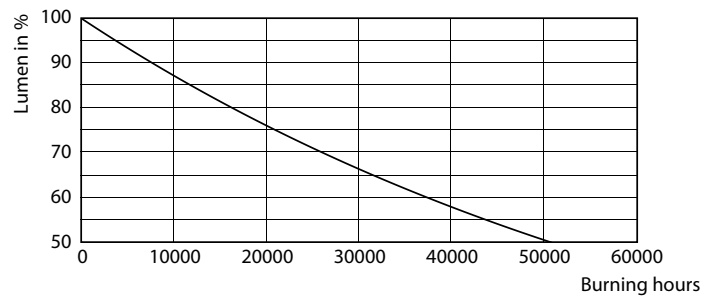

MASTER LEDspot PAR

Photometric data

LEDspot PAR30L E27 5700K 30D

Lifetime

LEDspot MAS 37W E27 PAR30L 830 15D ND

LEDspot MAS 37W E27 PAR30L 830 15D ND