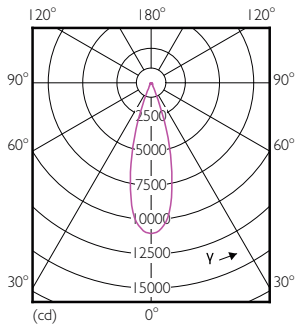

Product data

General Information	
Cap base	E27 [E27]
Nominal lifetime (nom.)	25000 h
Switching cycle	50000X
Technical type	32-50W
Light Technical	
Colour Code	857 [CCT of 5,700 K]
Beam Angle (Nom)	30 °
Lamp Luminous Flux 25°C EL (Nom)	3000 lm
Lamp Luminous Flux (Nom)	3000 lm
Luminous intensity (nom.)	9600 cd
Colour Designation	Daylight
Rated beam angle	30 °
Colour Temperature, horizontal (Nom)	5700 K
Lamp Luminous Efficacy EM (Nom)	93.00 lm/W
Colour consistency	<6

Dimensional drawing

PAR30L 220-240V 32-70W 30D 5700K E27 ND

Product	D	C
Master LED PAR30L 32W 30D 857	95.5 mm	129 mm

Photometric data

MASTER LEDspot PAR

Photometric data

Product Parameters 43 Photo Lighting 8.1 Page 17