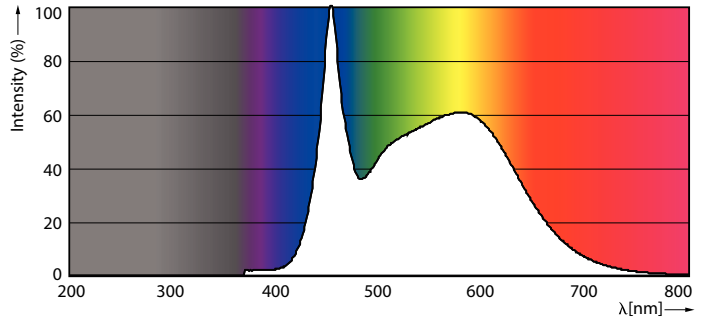

Photometric data