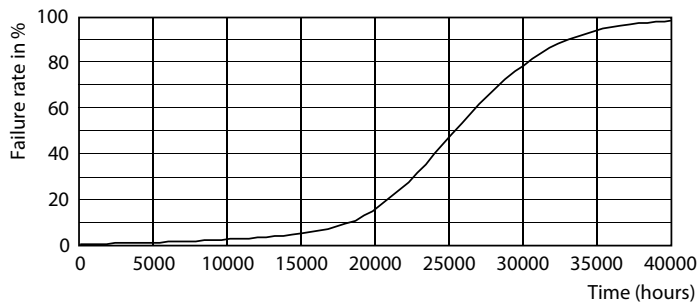

MASTER LEDspot PAR

Photometric data

LEDspot PAR30L E27 5700K 30D

Lifetime

LEDspot MAS 37W E27 PAR30L 830 15D ND

LEDspot MAS 37W E27 PAR30L 830 15D ND