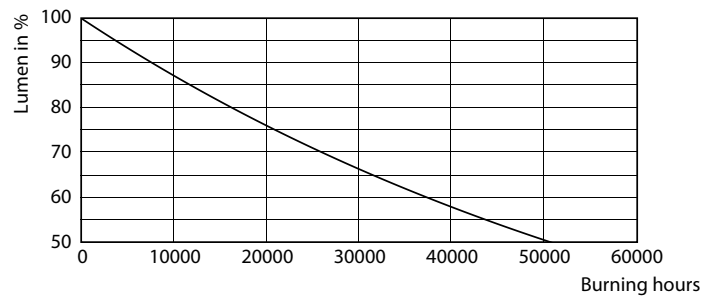

LEDspot MAS 37W E27 PAR30L 830 15D ND