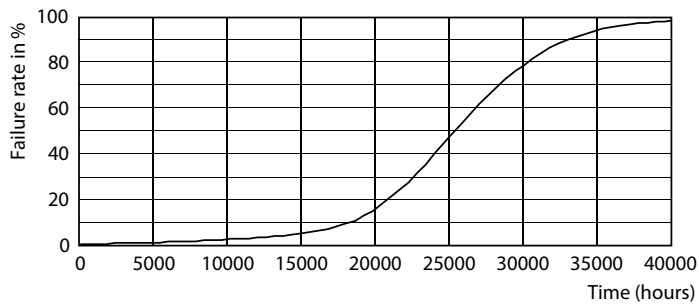

MASTER LEDspot PAR

Photometric data

LEDspot PAR30L E27 5700K 30D

Lifetime

LEDspot MAS 37W E27 PAR30L 830 15D ND