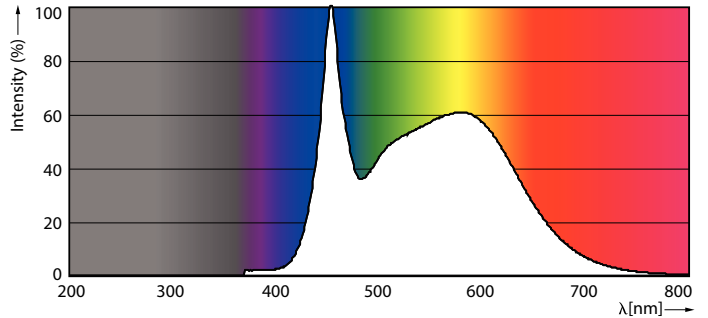

Photometric data