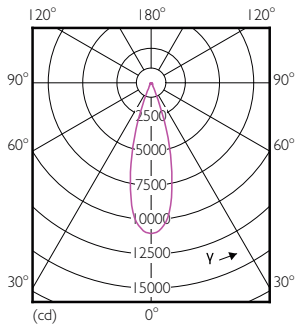

Product data

General Information	
Cap base	E27 [E27]
Nominal lifetime (nom.)	25000 h
Switching cycle	50000X
Technical type	32-50W
Light Technical	
Colour Code	857 [CCT of 5,700 K]
Technical Beam Angle (Nom)	30 °
Lamp Luminous Flux 25°C EL (Nom)	3000 lm
Lamp Luminous Flux (Nom)	3000 lm
Luminous intensity (nom.)	9600 cd
Colour Designation	Daylight
Rated beam angle	30 °
Colour Temperature, horizontal (Nom)	5700 K
Lamp Luminous Efficacy EM (Nom)	93.00 lm/W
Colour consistency	<6

Dimensional drawing

PAR30L 220-240V 32-70W 30D 5700K E27 ND

Product	D	C
Master LED PAR30L 32W 30D 857	95.5 mm	129 mm

Photometric data

MASTER LEDspot PAR

Photometric data

Product Parameters 41 Photo Lighting 8.1 Page 17