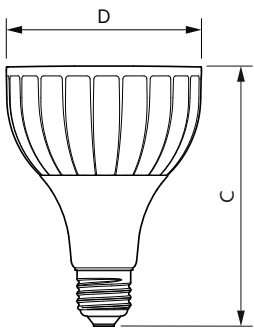

Product data

General Information	
Cap base	E27 [E27]
Nominal lifetime (nom.)	25000 h
Switching cycle	50000X
Technical type	32-50W
Light Technical	
Colour Code	857 [CCT of 5,700 K]
Technical Beam Angle (Nom)	30 °
Lamp Luminous Flux 25°C EL (Nom)	3000 lm
Lamp Luminous Flux (Nom)	3000 lm
Luminous intensity (nom.)	9600 cd
Colour Designation	Daylight
Rated beam angle	30 °
Colour Temperature, horizontal (Nom)	5700 K
Lamp Luminous Efficacy EM (Nom)	93.00 lm/W
Colour consistency	<6

Full product code	871869673148200
-------------------	-----------------

Order product name	Master LED PAR30L 32W 30D 857
EAN/UPC – product	8718696731482
Order code	73148200
Numerator – quantity per pack	1
Numerator – packs per outer box	6
Material no. (12NC)	929001354908
Net weight (piece)	0.410 kg

Dimensional drawing

PAR30L 220-240V 32-70W 30D 5700K E27 ND

Product	D	C
Master LED PAR30L 32W 30D 857	95.5 mm	129 mm

Photometric data

MASTER LEDspot PAR

Photometric data

Product Parameters 41 Photo Lighting 8.1 Page 17