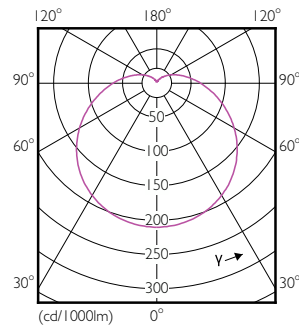

Dimensional drawing

Product	D	C
LEDBulb 33W E27 6500K 230V A110 APR	110 mm	194 mm

Photometric data

Spectral Power Distribution Colour - LEDBulb 33W E27 6500K 230V A110 APR

Light Distribution Diagram - LEDBulb 33W E27 6500K 230V A110 APR