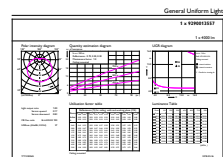

Dimensional drawing

Product	D	C
LEDBulb 33W E27 6500K 230V A110 APR	110 mm	194 mm

Photometric data

Spectral Power Distribution Colour - LEDBulb 33W E27 6500K 230V A110 APR

Light Distribution Diagram - LEDBulb 33W E27 6500K 230V A110 APR