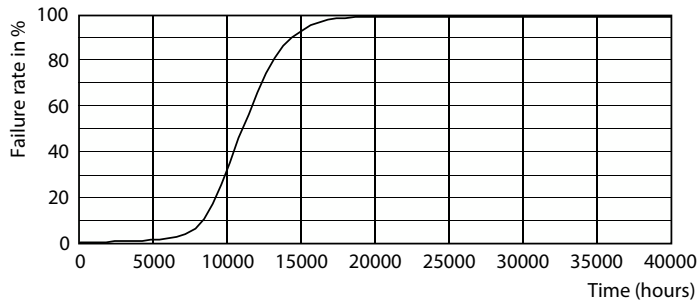

CorePro LEDbulbs

Lifetime

Life Expectancy Diagram - LEDBulb 33W E27 6500K 230V A110 APR