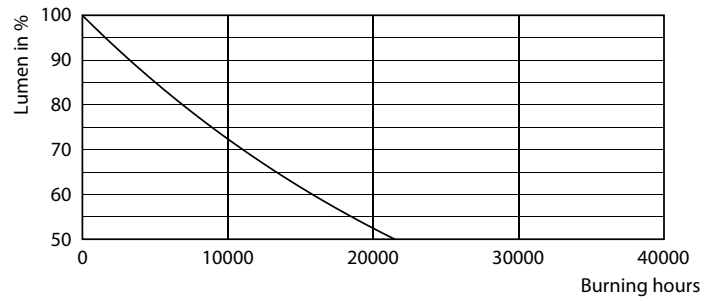

CorePro LEDbulbs

Lifetime

Lumen Maintenance Diagram - LEDBulb 33W E27 6500K 230V A110 APR