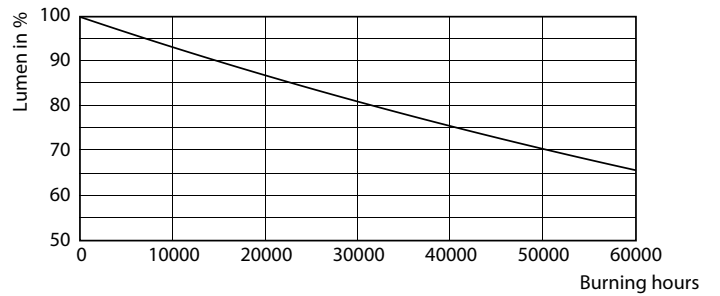

TrueForce LEDHIL HPI 250W E40 840 120D