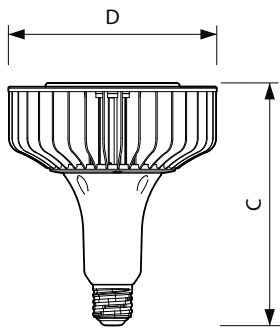

TrueForce LED Industrial and Retail (Highbay – HPI/SON/HPL)

Warm Up Time to 60% Light (Nom)	1.2 s
Power Factor (Nom)	0.7
Voltage (Nom)	100-145 V
Temperature	
T-Case Maximum (Nom)	90 °C
Controls and Dimming	
Dimmable	No
Approval and Application	
Energy Efficiency Label (EEL)	A+
Energy Consumption kWh/1000 h	97 kWh

Product Data	
Full product code	871869671382200
Order product name	TrueForce LED HPI ND 110-88W E40 840 120D
EAN/UPC - Product	8718696713822
Order code	929001356902
Numerator - Quantity Per Pack	1
Numerator - Packs per outer box	2
Material Nr. (12NC)	929001356902
Net Weight (Piece)	1.300 kg

Dimensional drawing

TForce LED HIL ND 90-250W E40 840 120D

Product	D	C
TrueForce LED HPI ND 110-88W E40 840 120D	210 mm	250 mm