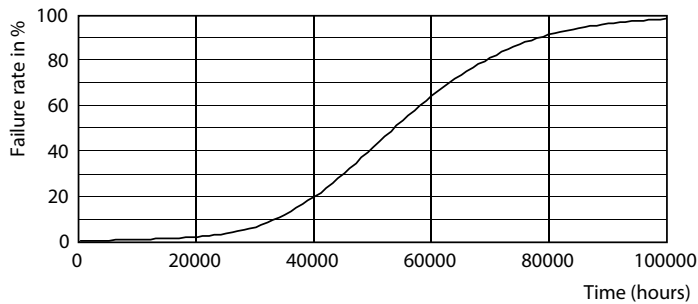

LedTrueForce