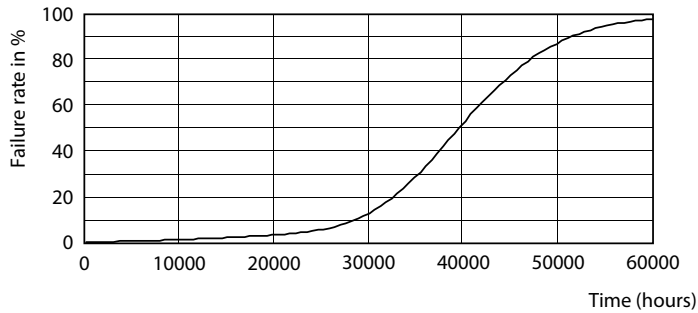

Lifetime

TrueForce LEDHIL HPI 250W E40 840 120D