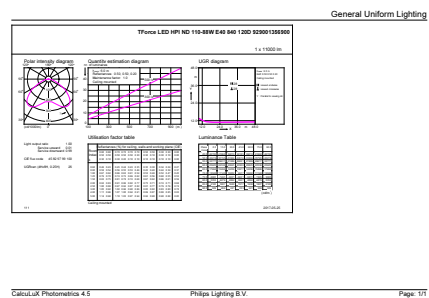

Product Data	
Full product code	871869671382200
Order product name	TrueForce LED HPI ND 110-88W E40 840 120D
EAN/UPC - Product	8718696713822
Order code	929001356902
Numerator - Quantity Per Pack	1
Numerator - Packs per outer box	2
Material Nr. (12NC)	929001356902
Net Weight (Piece)	1.300 kg

Dimensional drawing

TForce LED HIL ND 90-250W E40 840 120D

Product	D	C
TrueForce LED HPI ND 110-88W E40 840 120D	210 mm	250 mm

Photometric data

NAM Highbay 165W EX39 4000K 60-120D NB WB UDL

TrueForce LEDHIL HPI 250W E40 840 120D