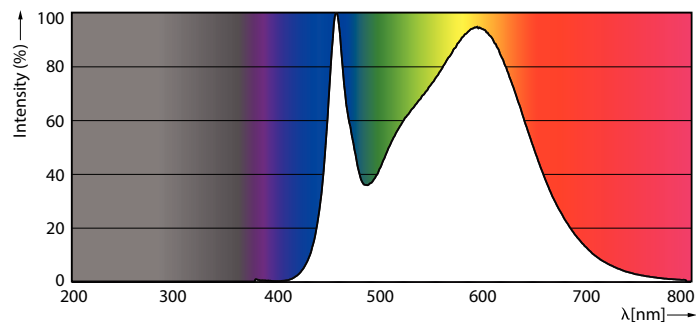

Photometric data

NAM Highbay 165W EX39 4000K 60-120D NB WB UDL