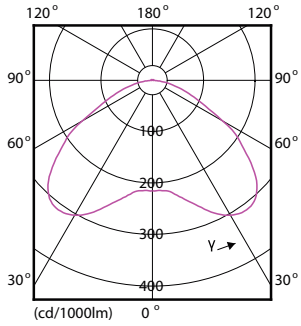

TrueForce LED Industrial and Retail (Highbay – HPI/SON/HPL)

Photometric data

TrueForce LEDHIL HPI 250W E40 840 120D