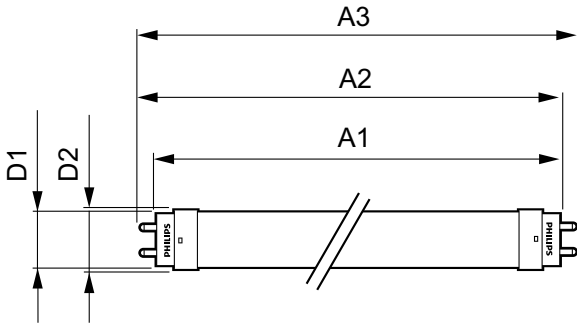

CorePro LEDtube InstantFit T8

Product Data

Order product name	17T8 PRO LED/48-3000 BB G 1PK 10/1
EAN/UPC - Product	046677471743
Order code	471748
Numerator - Quantity Per Pack	1
Numerator - Packs per outer box	10

Material Nr. (12NC)	929001363104
Net Weight (Piece)	0.215 kg
Model Number	9290013631

Dimensional drawing

TLED IF CorePro 4ft 2000lm 3000K

Product	D1	D2	A1	A2	A3
17T8 PRO LED/48-3000 BB G 1PK 10/1	25.7 mm	26 mm	1200 mm	1207 mm	1214 mm