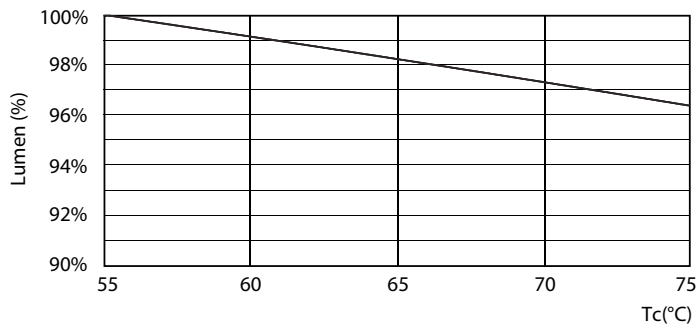

## Lifetime

Mains DLC 17W 2000-2100lm 3000\_5000K ND

Mains DLC 17W 2000-2100lm 3000\_5000K ND

Mains DLC 17W 2000-2100lm 3000\_5000K ND

Mains DLC 17W 2000-2100lm 3000 5000K ND

Mains DLC 17W 2000-2100lm 3000 5000K ND