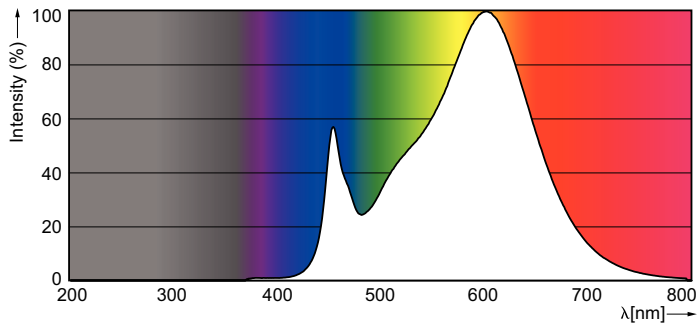

Photometric data

Mains DLC 120-277V 17W 2000lm 3000K ND