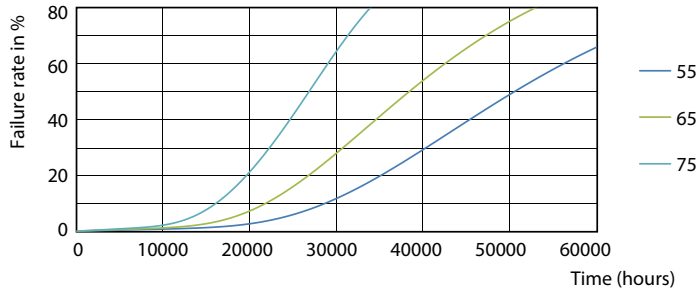

CorePro LEDtube InstantFit T8

Lifetime