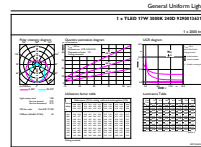

Photometric data

Mains DLC 120-277V 17W 2000lm 3000K ND