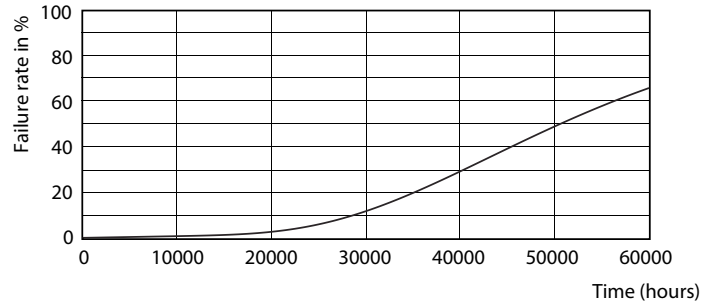

Mains DLC 17W 2000-2100lm 3000_5000K ND

CorePro LEDtube InstantFit T8

Lifetime