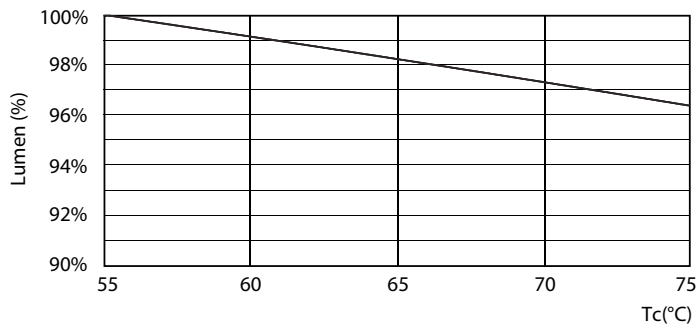

Lifetime

Mains DLC 17W 2000-2100lm 3000_5000K ND

Mains DLC 17W 2000-2100lm 3000_5000K ND

Mains DLC 17W 2000-2100lm 3000_5000K ND

Mains DLC 17W 2000-2100lm 3000 5000K ND

Mains DLC 17W 2000-2100lm 3000 5000K ND