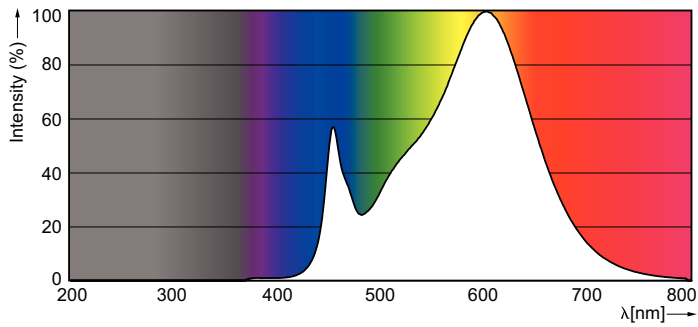

Photometric data

Mains DLC 120-277V 17W 2000lm 3000K ND