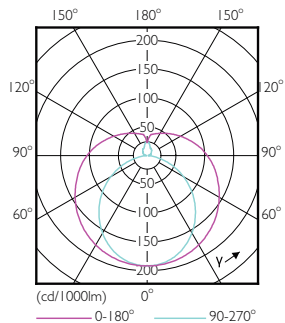

Product data

General Information		Lamp Current (Max)	
Base	G13 [Medium Bi-Pin Fluorescent]	Lamp Current (Max)	154 mA
Nominal Lifetime (Nom)	50000 h	Lamp Current (Min)	55 mA
Switching Cycle	50000X	Starting Time (Nom)	0.5 s
B50L70	50000 h	Warm Up Time to 60% Light (Nom)	0.5 s
Light Technical		Power Factor (Nom)	0.9
Color Code	830 [CCT of 3000K]	Voltage (Nom)	120-277 V
Beam Angle (Nom)	240 °	Temperature	
Initial lumen (Nom)	2000 lm	T-Ambient (Max)	45 °C
Luminous Flux (Rated) (Nom)	2000 lm	T-Ambient (Min)	-20 °C
Rated Beam Angle	240 °	T-Storage (Max)	65 °C
Correlated Color Temperature (Nom)	3000 K	T-Storage (Min)	-40 °C
Color Consistency	<6	T-Case Maximum (Nom)	70 °C
Color Rendering Index (Nom)	80	Controls and Dimming	
LLMF At End Of Nominal Lifetime (Nom)	70 %	Dimmable	No
Operating and Electrical		Mechanical and Housing	
Input Frequency	50 to 60 Hz	Product Length	1200 mm
Power (Rated) (Nom)	16.5 W		

Order code	471748
Numerator - Quantity Per Pack	1
Numerator - Packs per outer box	10
Material Nr. (12NC)	929001363164
Net Weight (Piece)	0.215 kg
Model Number	9290013631B

Dimensional drawing

TLED IF CorePro 4ft 2000lm 3000K

Product	D1	D2	A1	A2	A3
16.5T8/COR/48-830/MF20/G 10/1	25.7 mm	26 mm	1200 mm	1207 mm	1214 mm

Photometric data

Mains DLC 120-277V 17W 2000lm 3000K ND

Mains DLC 17W 2000-2100lm 3000_5000K ND

CorePro LEDtube MainsFit T8