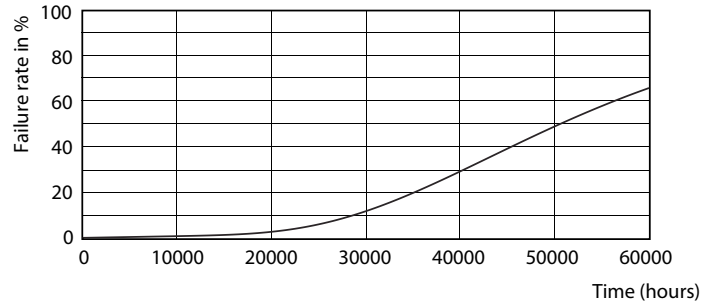

Mains DLC 17W 2000-2100lm 3000_5000K ND

CorePro LEDtube MainsFit T8

Lifetime