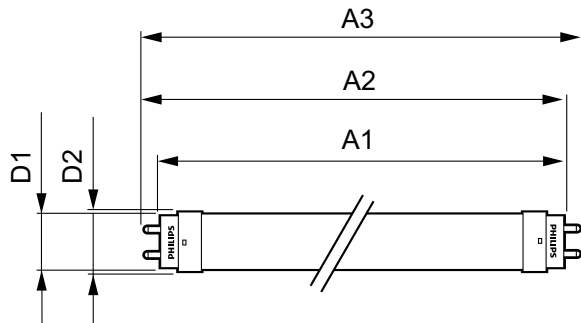

CorePro LEDtube MainsFit T8

16.5T8/COR/48-830/MF20/G 10/1

Philips CorePro MainsFit (UL Type-B) T8 LED lamps use a double-ended design which significantly simplifies installation, saving installation time and costs. This ballast bypass product replaces either T8 or T12 lamps in fixtures containing shunted or non-shunted G13 (medium bi-pin) lamp holders for over 40% energy savings.

CorePro LEDtube MainsFit T8

Approval and Application

Energy Saving Product	Yes
Approbation Marks	RoHS compliance UL certificate DLC compliance

Product Data

Order product name	16.5T8/COR/48-830/MF20/G 10/1
EAN/UPC - Product	046677471743

Order code	471748
Numerator - Quantity Per Pack	1
Numerator - Packs per outer box	10
Material Nr. (12NC)	929001363164
Net Weight (Piece)	0.215 kg
Model Number	9290013631B

Dimensional drawing

TLED IF CorePro 4ft 2000lm 3000K

Product	D1	D2	A1	A2	A3
16.5T8/COR/48-830/MF20/G 10/1	25.7 mm	26 mm	1200 mm	1207 mm	1214 mm

Photometric data

Mains DLC 120-277V 17W 2000lm 3000K ND

Mains DLC 17W 2000-2100lm 3000_5000K ND

CorePro LEDtube MainsFit T8