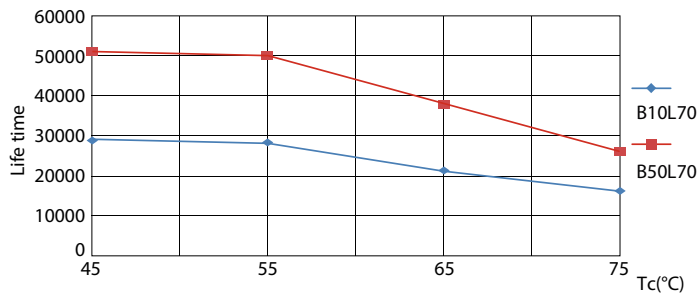

Mains DLC 17W 2000-2100lm 3000_5000K ND