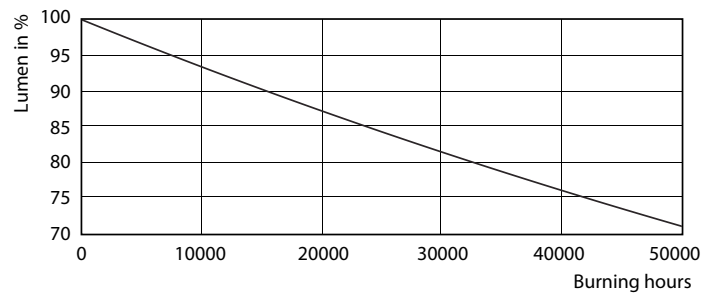

CorePro LEDtube MainsFit T8

Lifetime

Mains DLC 17W 2000-2100lm 3000_5000K ND

Mains DLC 17W 2000-2100lm 3000 5000K ND