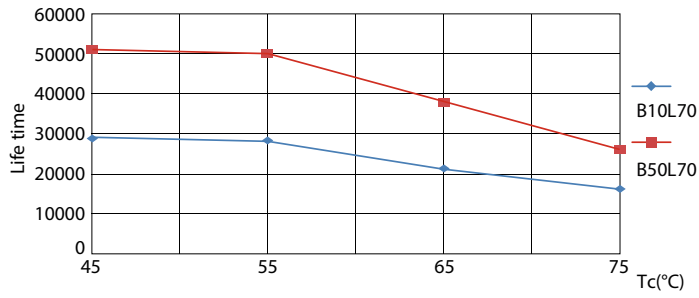

Mains DLC 17W 2000-2100lm 3000_5000K ND