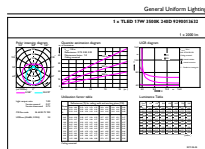

Product data

General Information	
Base	G13 [Medium Bi-Pin Fluorescent]
EU RoHS compliant	Yes
Nominal Lifetime (Nom)	50000 h
Switching Cycle	50000X
Light Technical	
Color Code	835 [CCT of 3500K]
Beam Angle (Nom)	240 °
Initial lumen (Nom)	2000 lm
Correlated Color Temperature (Nom)	3500 K
Color Consistency	<6
Color Rendering Index (Nom)	80
LLMF At End Of Nominal Lifetime (Nom)	70 %
Operating and Electrical	
Input Frequency	50 to 60 Hz
Power (Rated) (Nom)	16.5 W
Lamp Current (Max)	154 mA
Lamp Current (Min)	55 mA

Dimensional drawing

A3

Product	D1	D2	A1	A2	A3
16.5T8/COR/48-835/MF20/G 10/1	25.7 mm	26 mm	1200 mm	1207 mm	1214 mm

TLED IF CorePro 4ft 2000lm 3500K

Photometric data

Mains DLC 120-277V 17W 2000lm 3500K ND

Mains DLC 17W 2000-2100lm 3000_5000K ND