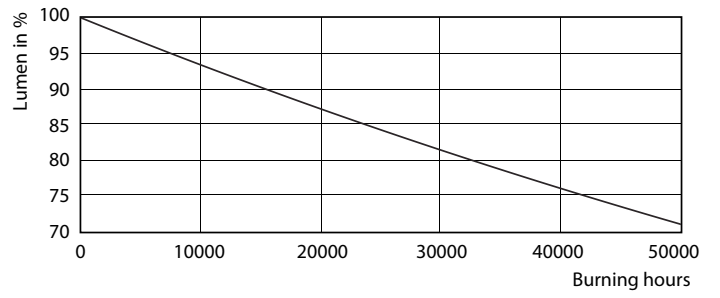

Mains DLC 17W 2000-2100lm 3000_5000K ND