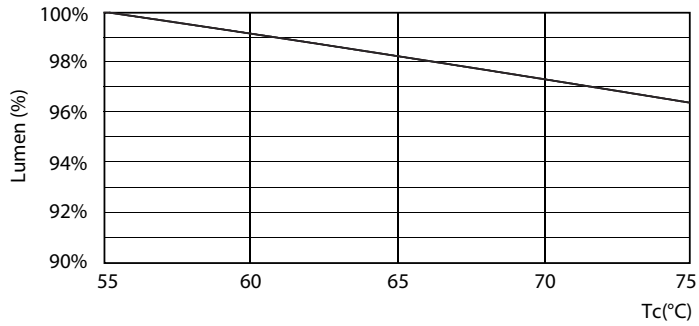

Product data

General Information	
Base	G13 [Medium Bi-Pin Fluorescent]
EU RoHS compliant	Yes
Nominal Lifetime (Nom)	50000 h
Switching Cycle	50000X
Light Technical	
Color Code	835 [CCT of 3500K]
Beam Angle (Nom)	240 °
Initial lumen (Nom)	2000 lm
Correlated Color Temperature (Nom)	3500 K
Color Consistency	<6
Color Rendering Index (Nom)	80
LLMF At End Of Nominal Lifetime (Nom)	70 %
Operating and Electrical	
Input Frequency	50 to 60 Hz
Power (Rated) (Nom)	16.5 W
Lamp Current (Max)	154 mA
Lamp Current (Min)	55 mA

Lifetime

Mains DLC 17W 2000-2100lm 3000_5000K ND

Mains DLC 17W 2000-2100lm 3000_5000K ND

Mains DLC 17W 2000-2100lm 3000_5000K ND

Mains DLC 17W 2000-2100lm 3000 5000K ND

Mains DLC 17W 2000-2100lm 3000 5000K ND