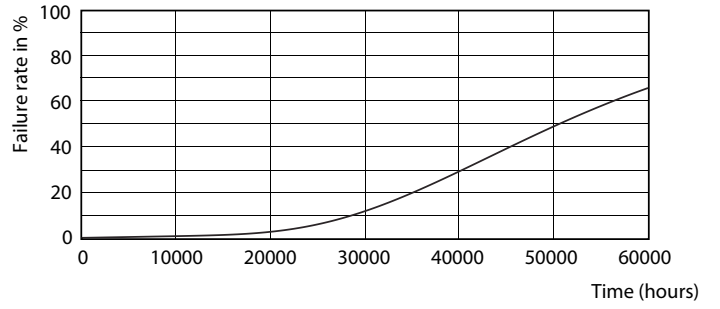

Mains DLC 17W 2000-2100lm 3000_5000K ND

Lifetime