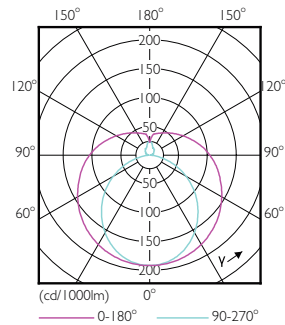

Product data

General Information	
Base	G13 [Medium Bi-Pin Fluorescent]
EU RoHS compliant	Yes
Nominal Lifetime (Nom)	50000 h
Switching Cycle	50000X
Light Technical	
Color Code	835 [CCT of 3500K]
Beam Angle (Nom)	240 °
Initial lumen (Nom)	2000 lm
Correlated Color Temperature (Nom)	3500 K
Color Consistency	<6
Color Rendering Index (Nom)	80
LLMF At End Of Nominal Lifetime (Nom)	70 %
Operating and Electrical	
Input Frequency	50 to 60 Hz
Power (Rated) (Nom)	16.5 W
Lamp Current (Max)	154 mA
Lamp Current (Min)	55 mA

Dimensional drawing

A3

Product	D1	D2	A1	A2	A3
16.5T8/COR/48-835/MF20/G 10/1	25.7 mm	26 mm	1200 mm	1207 mm	1214 mm

TLED IF CorePro 4ft 2000lm 3500K

Photometric data

Mains DLC 120-277V 17W 2000lm 3500K ND

Mains DLC 17W 2000-2100lm 3000_5000K ND