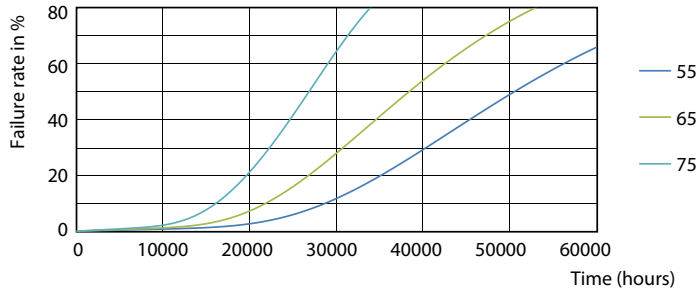

Lifetime

Mains DLC 17W 2000-2100lm 3000_5000K ND

Mains DLC 17W 2000-2100lm 3000 5000K ND