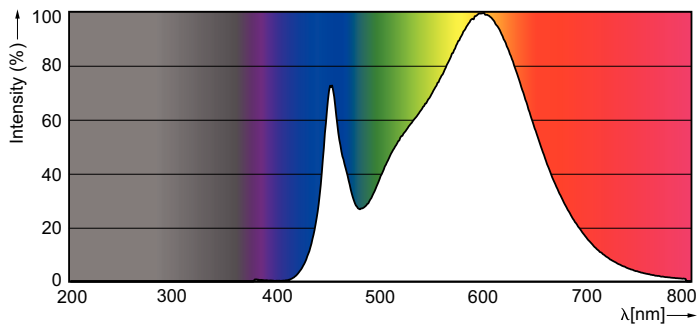

Mains DLC 120-277V 17W 2000lm 3500K ND

Mains DLC 17W 2000-2100lm 3000_5000K ND