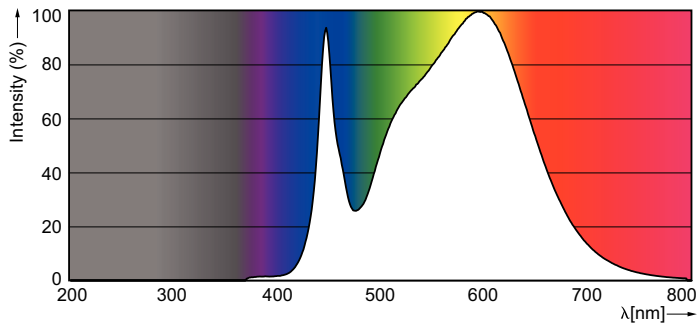

T8

Approbation Marks	RoHS compliance UL certificate DLC compliance
Product Data	
Order product name	16.5T8/COR/48-840/MF21/G 10/1
EAN/UPC - Product	046677471767
Order code	471763

Numerator - Quantity Per Pack	1
Numerator - Packs per outer box	10
Material Nr. (12NC)	929001363364
Net Weight (Piece)	0.215 kg
Model Number	9290013633B

Dimensional drawing

A3

Product	D1	D2	A1	A2	A3
16.5T8/COR/48-840/MF21/G	25.7 mm	26 mm	1200 mm	1207 mm	1214 mm
10/1					

TLED IF CorePro 4ft 2100lm 4000K

Photometric data