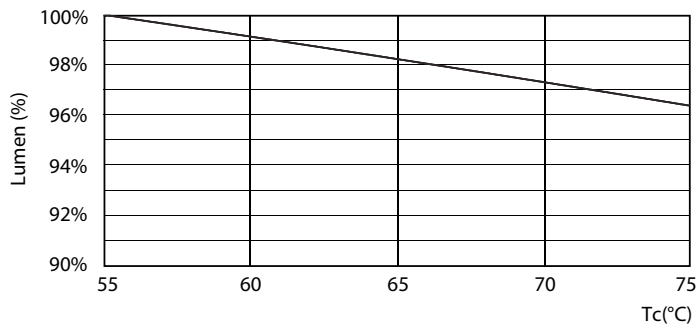

### Mains DLC 17W 2000-2100lm 3000\_5000K ND

Lifetime

Mains DLC 17W 2000-2100lm 3000\_5000K ND

Mains DLC 17W 2000-2100lm 3000\_5000K ND

Mains DLC 17W 2000-2100lm 3000\_5000K ND

Mains DLC 17W 2000-2100lm 3000 5000K ND