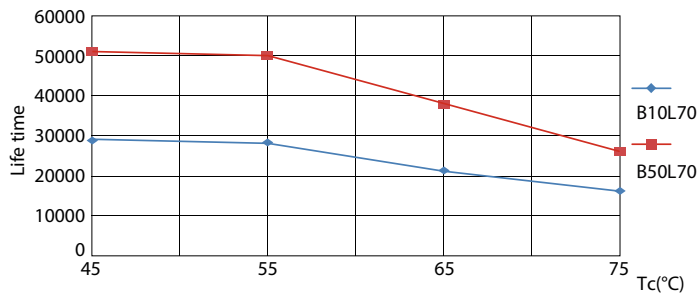

## Photometric data

### Mains DLC 17W 2000-2100lm 3000\_5000K ND

Lifetime

Mains DLC 17W 2000-2100lm 3000\_5000K ND

Mains DLC 17W 2000-2100lm 3000\_5000K ND

Mains DLC 17W 2000-2100lm 3000\_5000K ND

Mains DLC 17W 2000-2100lm 3000 5000K ND