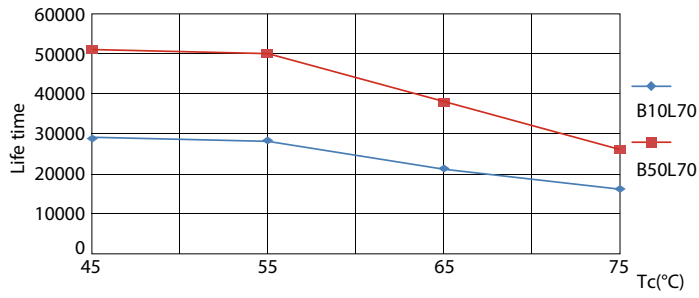

## Photometric data

### Mains DLC 17W 2000-2100lm 3000\_5000K ND

Lifetime

Mains DLC 17W 2000-2100lm 3000\_5000K ND

Mains DLC 17W 2000-2100lm 3000\_5000K ND

Mains DLC 17W 2000-2100lm 3000\_5000K ND

Mains DLC 17W 2000-2100lm 3000 5000K ND