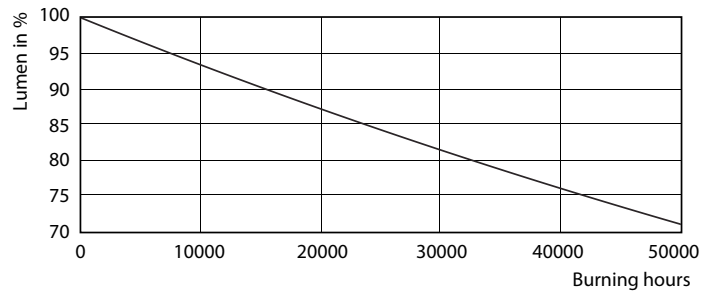

## Photometric data

### Mains DLC 17W 2000-2100lm 3000\_5000K ND

Lifetime

Mains DLC 17W 2000-2100lm 3000\_5000K ND

Mains DLC 17W 2000-2100lm 3000\_5000K ND

Mains DLC 17W 2000-2100lm 3000\_5000K ND

Mains DLC 17W 2000-2100lm 3000 5000K ND