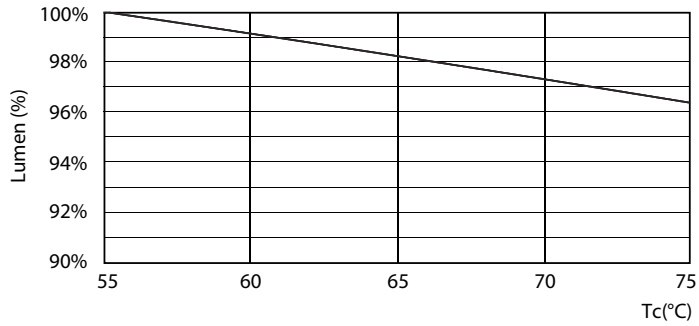

## Photometric data

### Mains DLC 17W 2000-2100lm 3000\_5000K ND

Lifetime

Mains DLC 17W 2000-2100lm 3000\_5000K ND

Mains DLC 17W 2000-2100lm 3000\_5000K ND

Mains DLC 17W 2000-2100lm 3000\_5000K ND

Mains DLC 17W 2000-2100lm 3000 5000K ND