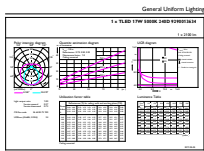

T8

Approbation Marks	RoHS compliance UL certificate DLC compliance
Product Data	
Order product name	16.5T8/COR/48-850/MF21/G 10/1
EAN/UPC - Product	046677471774
Order code	471771

Numerator - Quantity Per Pack	1
Numerator - Packs per outer box	10
Material Nr. (12NC)	929001363464
Net Weight (Piece)	0.215 kg
Model Number	9290013634B

Dimensional drawing

A3

Product	D1	D2	A1	A2	A3
16.5T8/COR/48-850/MF21/G 10/1	25.7 mm	26 mm	1200 mm	1207 mm	1214 mm

TLED IF CorePro 4ft 2100lm 5000K

Photometric data