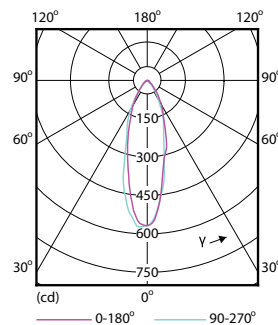

Light Distribution Diagram - CorePro LEDspot 4-35W GU10 827 36D DIM