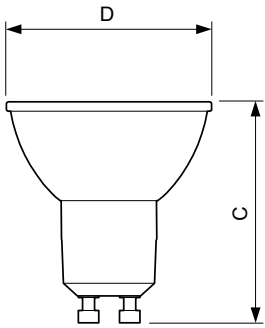

Product data

General Information	
Cap base	GU10 [GU10]
RoHS mark	RoHS mark
Nominal lifetime (nom.)	15000 h
Switching cycle	50000X
Technical type	4-35W
Light Technical	
Colour code	840 [CCT of 4,000 K]
Beam Angle (Nom)	36 °
Luminous flux (nom.)	270 lm
Luminous flux (rated) (nom.)	270 lm
Luminous intensity (nom.)	540 cd
Colour designation	Cool White (CW)
Rated beam angle	36 °
Correlated colour temperature (nom.)	4000 K
Luminous efficacy (rated) (nom.)	67.00 lm/W
Colour consistency	<6
Color rendering index (nom.)	80
LLMF at end of nominal lifetime (nom.)	70 %
Luminous Flux in 90° Cone (Rated)	270 lm

Material no. (12NC)	929001364002
Net weight (piece)	0.038 kg

Dimensional drawing

GU10 230V 4-35W 270lm 36D 4000K GU10 D

Product	D	C
CorePro LEDspot 4-35W GU10 840 36D DIM	50 mm	54 mm

Photometric data

Classic LEDspotMV 35W GU10 840 36D