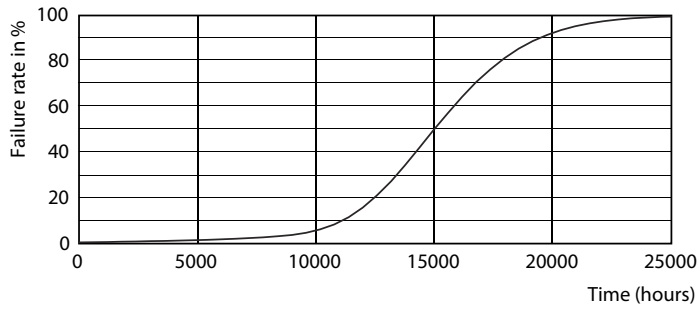

CorePro LEDspot MV

Lifetime

CLA LEDspotMV 50W GU10 827 36D ND