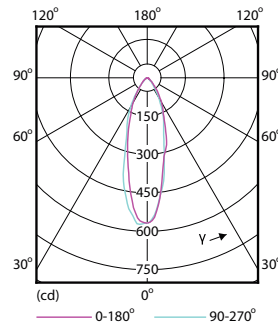

Product data

General Information	
Cap base	GU10 [GU10]
RoHS mark	RoHS mark
Nominal lifetime (nom.)	15000 h
Switching cycle	50000X
Technical type	4-35W
Light Technical	
Colour code	840 [CCT of 4,000 K]
Beam Angle (Nom)	36 °
Luminous flux (nom.)	270 lm
Luminous flux (rated) (nom.)	270 lm
Luminous intensity (nom.)	540 cd
Colour designation	Cool White (CW)
Rated beam angle	36 °
Correlated colour temperature (nom.)	4000 K
Luminous efficacy (rated) (nom.)	67.00 lm/W
Colour consistency	<6
Color rendering index (nom.)	80
LLMF at end of nominal lifetime (nom.)	70 %
Luminous Flux in 90° Cone (Rated)	270 lm

Material no. (12NC)	929001364002
Net weight (piece)	0.038 kg

Dimensional drawing

GU10 230V 4-35W 270lm 36D 4000K GU10 D

Product	D	C
CorePro LEDspot 4-35W GU10 840 36D DIM	50 mm	54 mm

Photometric data

Classic LEDspotMV 35W GU10 840 36D