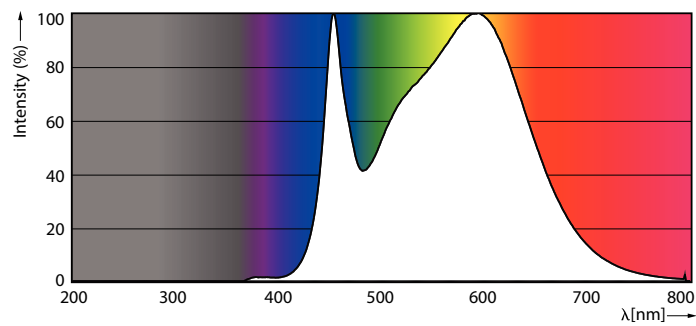

CorePro LEDspotMV 25W GU10 840 36D