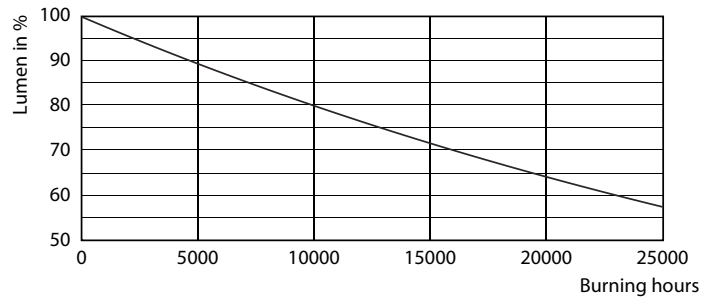

CorePro LEDspot MV

Lifetime

CLA LEDspotMV 50W GU10 827 36D ND