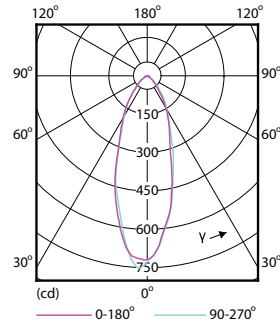

CorePro LEDspotMV 50W GU10 830 36D CLA