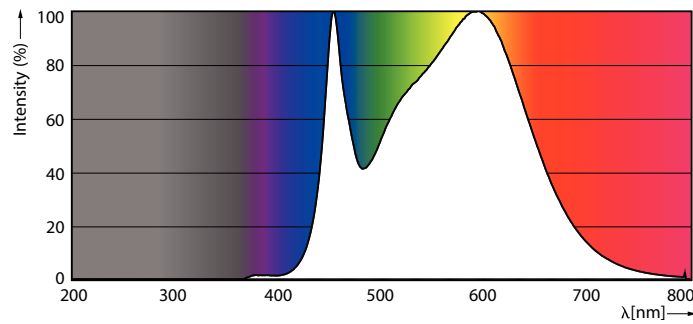

CorePro LEDspotMV 25W GU10 840 36D