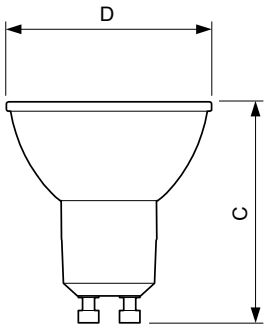

## Dimensional drawing

GU10 230V 5-50W 380lm 36D 4000K GU10 D

Product	D	C
CorePro LEDspot 5-50W GU10 840 36D DIM	50 mm	54 mm