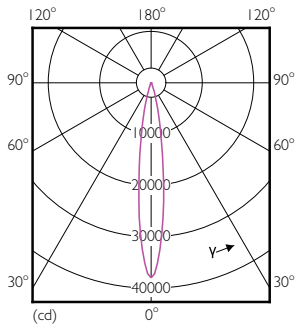

Product data

General Information	
Cap base	E27 [E27]
Nominal lifetime (nom.)	25000 h
Switching cycle	50000X
Technical type	40-70W
Light Technical	
Colour code	827 [CCT of 2,700 K]
Beam Angle (Nom)	15 °
Luminous flux (nom.)	3850 lm
Luminous flux (rated) (nom.)	3850 lm
Luminous intensity (nom.)	38500 cd
Colour designation	Warm White (WW)
Rated beam angle	15 °
Correlated colour temperature (nom.)	2700 K
Luminous efficacy (rated) (nom.)	96.00 lm/W
Colour consistency	<6

Dimensional drawing

PAR30L 35-35W 4000lm 15D 2700K E27 ND

Product	D	C
Master LED PAR30L 40W 15D 827	95.5 mm	129 mm

Photometric data

LEDspot MAS 37W E27 PAR30L 827 15D ND

LEDspot MAS 41W E27 PAR30L 827 30D ND