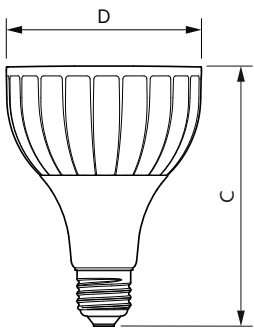

Product data

General Information	
Cap base	E27 [E27]
Nominal lifetime (nom.)	25000 h
Switching cycle	50000X
Technical type	40-70W
Light Technical	
Colour code	827 [CCT of 2,700 K]
Beam Angle (Nom)	15 °
Luminous flux (nom.)	3850 lm
Luminous flux (rated) (nom.)	3850 lm
Luminous intensity (nom.)	38500 cd
Colour designation	Warm White (WW)
Rated beam angle	15 °
Correlated colour temperature (nom.)	2700 K
Luminous efficacy (rated) (nom.)	96.00 lm/W
Colour consistency	<6

Full product code	871869675931800
-------------------	-----------------

Order product name	Master LED PAR30L 40W 15D 827
EAN/UPC – product	8718696759318
Order code	75931800
Numerator – quantity per pack	1
Numerator – packs per outer box	6
Material no. (12NC)	929001374308
Net weight (piece)	0.410 kg

Dimensional drawing

PAR30L 35-35W 4000lm 15D 2700K E27 ND

Product	D	C
Master LED PAR30L 40W 15D 827	95.5 mm	129 mm

Photometric data

LEDspot MAS 37W E27 PAR30L 827 15D ND

LEDspot MAS 41W E27 PAR30L 827 30D ND