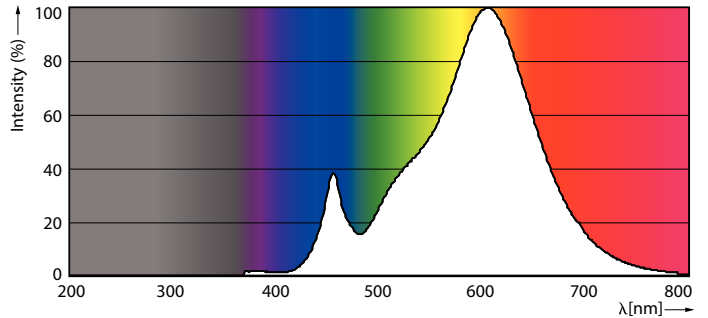

Product data

General Information	
Cap base	E27 [E27]
Nominal lifetime (nom.)	25000 h
Switching cycle	50000X
Technical type	40-70W
Light Technical	
Colour code	827 [CCT of 2,700 K]
Beam Angle (Nom)	15 °
Luminous flux (nom.)	3850 lm
Luminous flux (rated) (nom.)	3850 lm
Luminous intensity (nom.)	38500 cd
Colour designation	Warm White (WW)
Rated beam angle	15 °
Correlated colour temperature (nom.)	2700 K
Luminous efficacy (rated) (nom.)	96.00 lm/W
Colour consistency	<6

Color rendering index (nom.)	82
LLMF at end of nominal lifetime (nom.)	70 %
Operating and Electrical	
Input frequency	50 to 60 Hz
Power (Rated) (Nom)	40 W
Lamp current (nom.)	196 mA
Wattage equivalent	70 W
Starting time (nom.)	0.5 s
Warm-up time to 60% light (nom.)	0.5 s
Power factor (nom.)	0.9
Voltage (Nom)	220-240 V
Temperature	
T-Case maximum (nom.)	90 °C

Dimensional drawing

PAR30L 35-35W 4000lm 15D 2700K E27 ND

Product	D	C
Master LED PAR30L 40W 15D 827	95.5 mm	129 mm

Photometric data

LEDspot MAS 37W E27 PAR30L 827 15D ND

LEDspot MAS 41W E27 PAR30L 827 30D ND