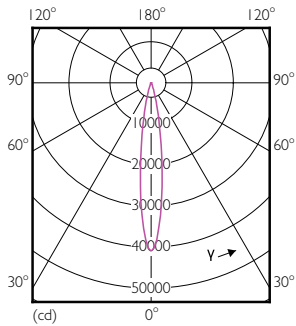

Product data

General Information	
Cap base	E27 [E27]
Nominal lifetime (nom.)	25000 h
Switching cycle	50000X
Technical type	40-70W
Light Technical	
Colour code	841 [CCT of 4100K (841)]
Beam Angle (Nom)	15 °
Luminous flux (nom.)	4200 lm
Luminous flux (rated) (nom.)	4200 lm
Luminous intensity (nom.)	42000 cd
Colour designation	Cool White (CW)
Rated beam angle	15 °
Correlated colour temperature (nom.)	4000 K
Luminous efficacy (rated) (nom.)	105.00 lm/W
Colour consistency	<6

Dimensional drawing

PAR30L 35-35W 4000lm 15D 4000K E27 ND

Product	D	C
Master LED PAR30L 40W 15D 840	95.5 mm	129 mm

Photometric data

MASTER LEDspot PAR

Lifetime