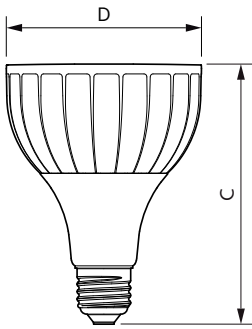

Product data

General Information	
Cap base	E27 [E27]
Nominal lifetime (nom.)	25000 h
Switching cycle	50000X
Technical type	40-70W
Light Technical	
Colour code	841 [CCT of 4100K (841)]
Beam Angle (Nom)	15 °
Luminous flux (nom.)	4200 lm
Luminous flux (rated) (nom.)	4200 lm
Luminous intensity (nom.)	42000 cd
Colour designation	Cool White (CW)
Rated beam angle	15 °
Correlated colour temperature (nom.)	4000 K
Luminous efficacy (rated) (nom.)	105.00 lm/W
Colour consistency	<6

Full product code	871869675935600
-------------------	-----------------

Order product name	Master LED PAR30L 40W 15D 840
EAN/UPC – product	8718696759356
Order code	75935600
Numerator – quantity per pack	1
Numerator – packs per outer box	6
Material no. (12NC)	929001374508
Net weight (piece)	0.410 kg

Dimensional drawing

PAR30L 35-35W 4000lm 15D 4000K E27 ND

Product	D	C
Master LED PAR30L 40W 15D 840	95.5 mm	129 mm

Photometric data

MASTER LEDspot PAR

Lifetime