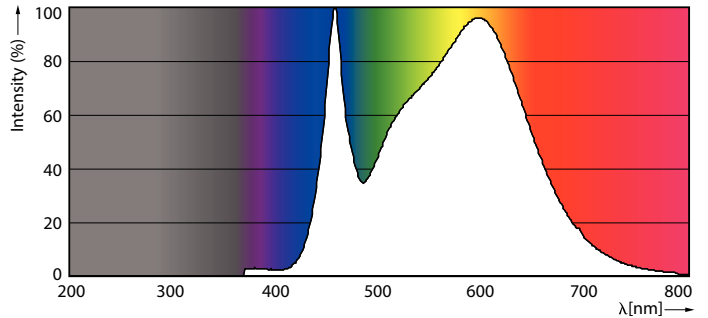

Product data

General Information	
Cap base	E27 [E27]
Nominal lifetime (nom.)	25000 h
Switching cycle	50000X
Technical type	40-70W
Light Technical	
Colour code	841 [CCT of 4100K (841)]
Beam Angle (Nom)	15 °
Luminous flux (nom.)	4200 lm
Luminous flux (rated) (nom.)	4200 lm
Luminous intensity (nom.)	42000 cd
Colour designation	Cool White (CW)
Rated beam angle	15 °
Correlated colour temperature (nom.)	4000 K
Luminous efficacy (rated) (nom.)	105.00 lm/W
Colour consistency	<6

Color rendering index (nom.)	82
LLMF at end of nominal lifetime (nom.)	70 %
Operating and Electrical	
Input frequency	50 to 60 Hz
Power (Rated) (Nom)	40 W
Lamp current (nom.)	196 mA
Wattage equivalent	70 W
Starting time (nom.)	0.5 s
Warm-up time to 60% light (nom.)	0.5 s
Power factor (nom.)	0.9
Voltage (Nom)	220-240 V
Temperature	
T-Case maximum (nom.)	90 °C

Dimensional drawing

PAR30L 35-35W 4000lm 15D 4000K E27 ND

Product	D	C
Master LED PAR30L 40W 15D 840	95.5 mm	129 mm

Photometric data

MASTER LEDspot PAR

Lifetime