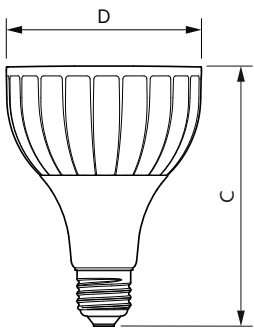

Product data

General Information	
Cap base	E27 [E27]
Nominal lifetime (nom.)	25000 h
Switching cycle	50000X
Technical type	40-70W
Light Technical	
Colour code	830 [CCT of 3,000 K]
Beam Angle (Nom)	30 °
Luminous flux (nom.)	4500 lm
Luminous flux (rated) (nom.)	4500 lm
Luminous intensity (nom.)	13500 cd
Colour designation	White (WH)
Rated beam angle	30 °
Correlated colour temperature (nom.)	3000 K
Luminous efficacy (rated) (nom.)	112.00 lm/W
Colour consistency	<6

Full product code	871869675941700
-------------------	-----------------

Order product name	Master LED PAR30L 40W 30D 830
EAN/UPC – product	8718696759417
Order code	75941700
Numerator – quantity per pack	1
Numerator – packs per outer box	6
Material no. (12NC)	929001374808
Net weight (piece)	0.410 kg

Dimensional drawing

PAR30L 40-35W 4500lm 30D 3000K E27 ND

Product	D	C
Master LED PAR30L 40W 30D 830	95.5 mm	129 mm

Photometric data

LEDspot MAS 41W E27 PAR30L 830 30D ND

LEDspot MAS 41W E27 PAR30L 830 30D ND