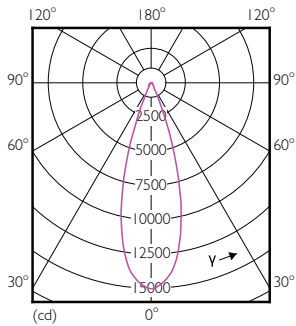

Product data

General Information	
Cap base	E27 [E27]
Nominal lifetime (nom.)	25000 h
Switching cycle	50000X
Technical type	40-70W
Light Technical	
Colour code	830 [CCT of 3,000 K]
Beam Angle (Nom)	30 °
Luminous flux (nom.)	4500 lm
Luminous flux (rated) (nom.)	4500 lm
Luminous intensity (nom.)	13500 cd
Colour designation	White (WH)
Rated beam angle	30 °
Correlated colour temperature (nom.)	3000 K
Luminous efficacy (rated) (nom.)	112.00 lm/W
Colour consistency	<6

Dimensional drawing

PAR30L 40-35W 4500lm 30D 3000K E27 ND

Product	D	C
Master LED PAR30L 40W 30D 830	95.5 mm	129 mm

Photometric data

LEDspot MAS 41W E27 PAR30L 830 30D ND

LEDspot MAS 41W E27 PAR30L 830 30D ND