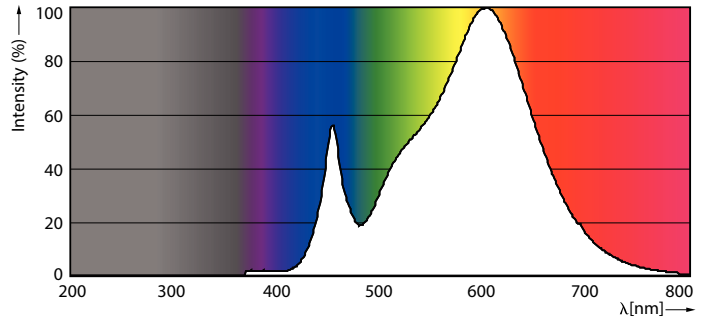

Product data

General Information	
Cap base	E27 [E27]
Nominal lifetime (nom.)	25000 h
Switching cycle	50000X
Technical type	40-70W
Light Technical	
Colour code	830 [CCT of 3,000 K]
Beam Angle (Nom)	30 °
Luminous flux (nom.)	4500 lm
Luminous flux (rated) (nom.)	4500 lm
Luminous intensity (nom.)	13500 cd
Colour designation	White (WH)
Rated beam angle	30 °
Correlated colour temperature (nom.)	3000 K
Luminous efficacy (rated) (nom.)	112.00 lm/W
Colour consistency	<6

Color rendering index (nom.)	82
LLMF at end of nominal lifetime (nom.)	70 %
Operating and Electrical	
Input frequency	50 to 60 Hz
Power (Rated) (Nom)	40 W
Lamp current (nom.)	196 mA
Wattage equivalent	70 W
Starting time (nom.)	0.5 s
Warm-up time to 60% light (nom.)	0.5 s
Power factor (nom.)	0.9
Voltage (Nom)	220-240 V
Temperature	
T-Case maximum (nom.)	90 °C

Dimensional drawing

PAR30L 40-35W 4500lm 30D 3000K E27 ND

Product	D	C
Master LED PAR30L 40W 30D 830	95.5 mm	129 mm

Photometric data

LEDspot MAS 41W E27 PAR30L 830 30D ND

LEDspot MAS 41W E27 PAR30L 830 30D ND