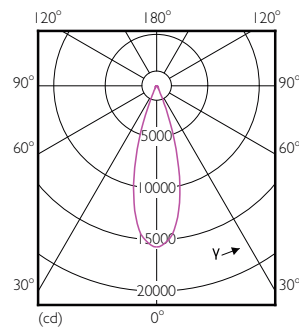

Product data

General Information	
Cap base	E27 [E27]
Nominal lifetime (nom.)	25000 h
Switching cycle	50000X
Technical type	40-70W
Light Technical	
Colour Code	840 [CCT of 4,000 K]
Technical Beam Angle (Nom)	30 °
Lamp Luminous Flux 25°C EL (Nom)	4600 lm
Lamp Luminous Flux (Nom)	4600 lm
Luminous intensity (nom.)	14000 cd
Colour Designation	Cool White (CW)
Rated beam angle	30 °
Colour Temperature, horizontal (Nom)	4000 K
Lamp Luminous Efficacy EM (Nom)	115.00 lm/W
Colour consistency	<6

Dimensional drawing

PAR30L 40-35W 4500lm 30D 4000K E27 ND

Product	D	C
Master LED PAR30L 40W 30D 840	95.5 mm	129 mm

Photometric data

MASTER LEDspot PAR

Lifetime