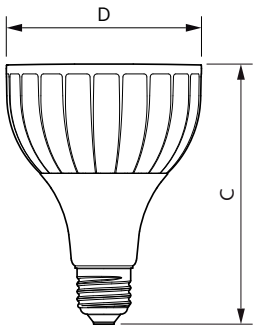

Product data

General Information	
Cap base	E27 [E27]
Nominal lifetime (nom.)	25000 h
Switching cycle	50000X
Technical type	40-70W
Light Technical	
Colour Code	840 [CCT of 4,000 K]
Technical Beam Angle (Nom)	30 °
Lamp Luminous Flux 25°C EL (Nom)	4600 lm
Lamp Luminous Flux (Nom)	4600 lm
Luminous intensity (nom.)	14000 cd
Colour Designation	Cool White (CW)
Rated beam angle	30 °
Colour Temperature, horizontal (Nom)	4000 K
Lamp Luminous Efficacy EM (Nom)	115.00 lm/W
Colour consistency	<6

Dimensional drawing

PAR30L 40-35W 4500lm 30D 4000K E27 ND

Product	D	C
Master LED PAR30L 40W 30D 840	95.5 mm	129 mm

Photometric data

MASTER LEDspot PAR

Lifetime