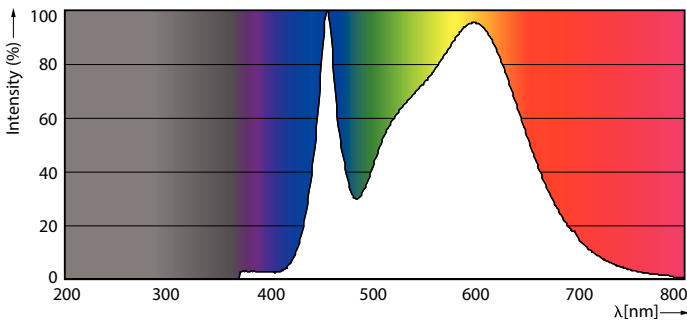

Product data

General Information	
Cap base	E27 [E27]
Nominal lifetime (nom.)	25000 h
Switching cycle	50000X
Technical type	40-70W
Light Technical	
Colour Code	840 [CCT of 4,000 K]
Technical Beam Angle (Nom)	30 °
Lamp Luminous Flux 25°C EL (Nom)	4600 lm
Lamp Luminous Flux (Nom)	4600 lm
Luminous intensity (nom.)	14000 cd
Colour Designation	Cool White (CW)
Rated beam angle	30 °
Colour Temperature, horizontal (Nom)	4000 K
Lamp Luminous Efficacy EM (Nom)	115.00 lm/W
Colour consistency	<6

Dimensional drawing

PAR30L 40-35W 4500lm 30D 4000K E27 ND

Product	D	C
Master LED PAR30L 40W 30D 840	95.5 mm	129 mm

Photometric data

MASTER LEDspot PAR

Lifetime