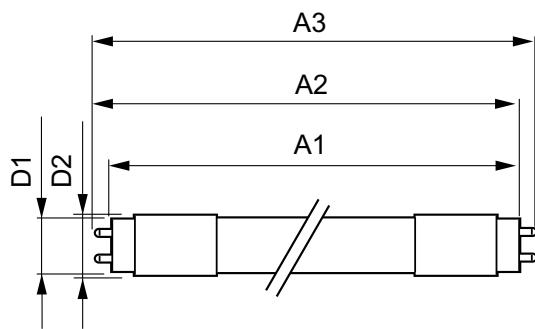

MASTER LEDtube EM/Mains

Energy-saving product	Yes
Approval marks	CE marking RoHS compliance KEMA Keur certificate
Energy Consumption kWh/1000 h	14 kWh
Product Data	
Full product code	871869672859800
Order product name	MAS LEDtube 1200mm 14W 865 T8 THD

EAN/UPC – product	8718696728598
Order code	929001375308
Numerator – quantity per pack	1
Numerator – packs per outer box	10
Material no. (12NC)	929001375308
Net weight (piece)	0.215 kg

Warnings and Safety

· -

Dimensional drawing

TLED 4ft 220-240V14W-36W 6500K G13 ND

Product	D1	D2	A1	A2	A3
MAS LEDtube 1200mm 14W 865 T8 THD	25.8 mm	28 mm	1198.2 mm	1205.3 mm	1212.4 mm