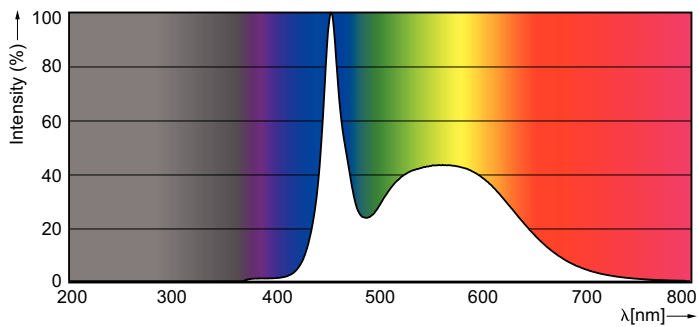

Photometric data

General Uniform Lighting

MAS LEDtube EM 14W G13 765 T8 THD