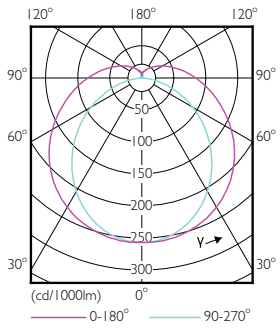

· -

Dimensional drawing

TLED 4ft 220-240V14W-36W 6500K G13 ND

Product	D1	D2	A1	A2	A3
MAS LEDtube 1200mm 14W 865 T8 THD	25.8 mm	28 mm	1198.2 mm	1205.3 mm	1212.4 mm

Photometric data

General Uniform Lighting

MAS LEDtube EM 14W G13 765 T8 THD

MASTER LEDtube EM/Mains

Photometric data

Lifetime

MASTER LEDtube EM/Mains