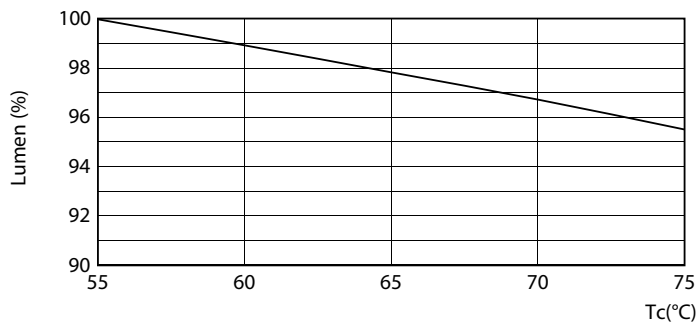

· -

Dimensional drawing

TLED 4ft 220-240V14W-36W 6500K G13 ND

Product	D1	D2	A1	A2	A3
MAS LEDtube 1200mm 14W 865 T8 THD	25.8 mm	28 mm	1198.2 mm	1205.3 mm	1212.4 mm

Photometric data

General Uniform Lighting

MAS LEDtube EM 14W G13 765 T8 THD

MASTER LEDtube EM/Mains

Photometric data

Lifetime

MASTER LEDtube EM/Mains