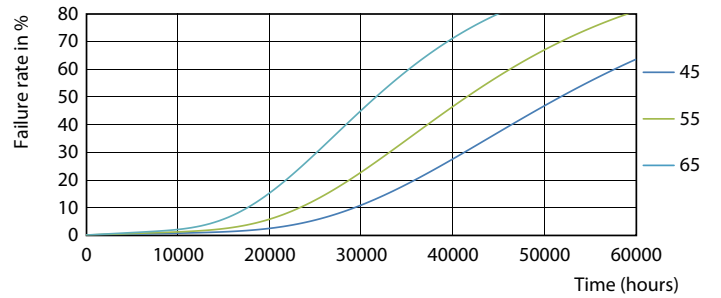

· -

Dimensional drawing

TLED 4ft 220-240V14W-36W 6500K G13 ND

Product	D1	D2	A1	A2	A3
MAS LEDtube 1200mm 14W 865 T8 THD	25.8 mm	28 mm	1198.2 mm	1205.3 mm	1212.4 mm

Photometric data

General Uniform Lighting

MAS LEDtube EM 14W G13 765 T8 THD

MASTER LEDtube EM/Mains

Photometric data

Lifetime

MASTER LEDtube EM/Mains