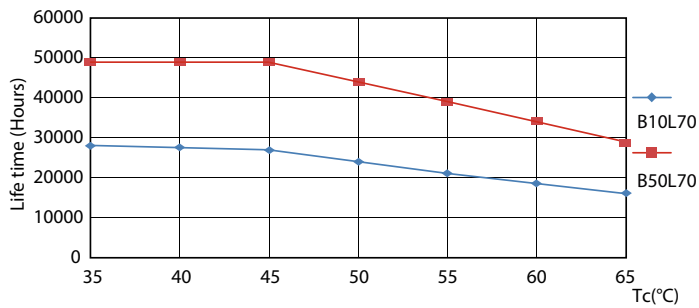

· -

Dimensional drawing

TLED 4ft 220-240V14W-36W 6500K G13 ND

Product	D1	D2	A1	A2	A3
MAS LEDtube 1200mm 14W 865 T8 THD	25.8 mm	28 mm	1198.2 mm	1205.3 mm	1212.4 mm

Photometric data

General Uniform Lighting

MAS LEDtube EM 14W G13 765 T8 THD

MASTER LEDtube EM/Mains

Photometric data

Lifetime

MASTER LEDtube EM/Mains