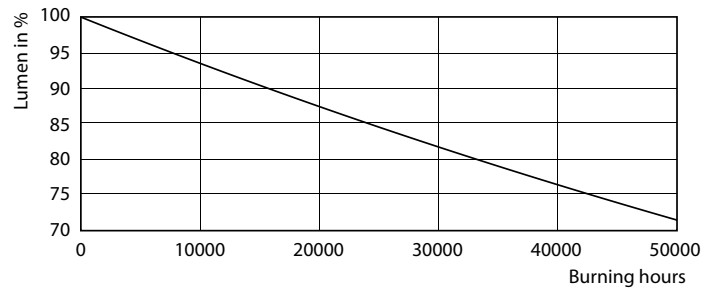

MASTER LEDtube EM/Mains

Photometric data

Lifetime