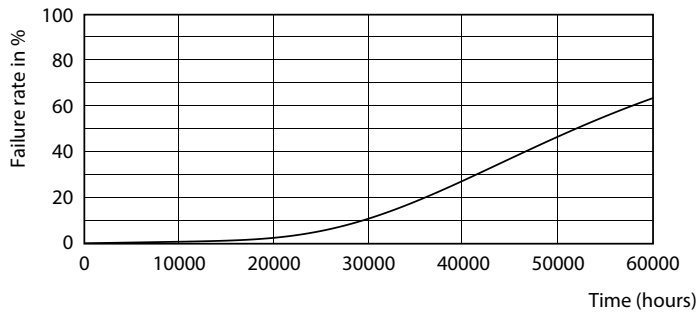

MASTER LEDtube EM/Mains

Photometric data

Lifetime